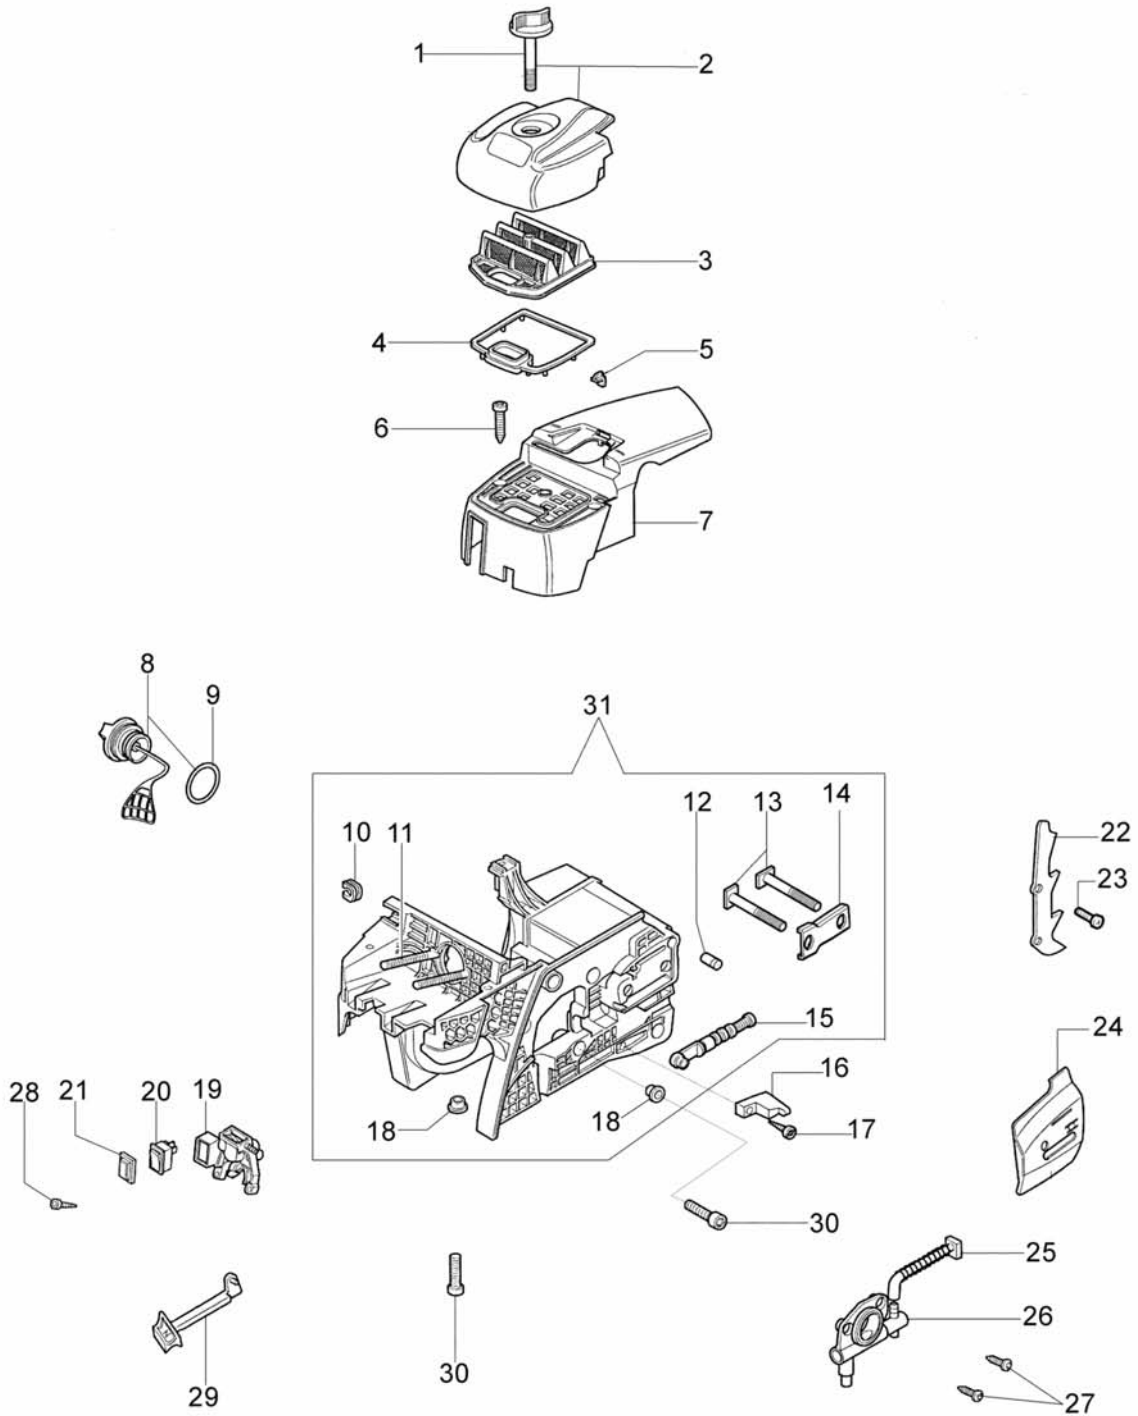

152 - Fuel tank and air filter

Ref.Nu	Qty	Part number	Description	Validity from	Validity till	Notes	Bulletin
1	1	50070034	Knob				
2	1	50072031	Cover				
3	1	50070036R	Air filter std				BT1-017-07/07
3	1	50070244R	Air filter optional				BT1-017-07/07
4	1	50070056	Gasket				
5	1	50070066	Deflector				
6	3	3960092AR	Screw				
7	1	50070193	Cover				
8	1	50052005R	Cpl. cap				
9	1	3049025	O-ring				
10	1	005000347A	Grommet				
11	1	50070067A	Rod				
12	1	097000229R	Breather valve				
13	1	50070052AR	Screw				
14	1	50070211	Plate				
15	1	50072010A	Oil filter				
16	1	094600369R	Guard				
17	1	094600041AR	Screw				
18	5	50050067	Spacer				
19	1	50070035A	Support				
20	1	2317021R	Switch				
21	1	2317013	Guard				
22	1	50070062	Spike				
23	2	3960098	Screw				
24	1	50070055	Plate				
25	1	50070054	Tube				
26	1	50170051AR	Oil pump				BT4-087-10/07
27	2	3960074	Screw				
28	2	3960057R	Screw				
29	1	50070228	Lever				
30	5	3860097	Screw				
31	1	50070114BR	Crankcase