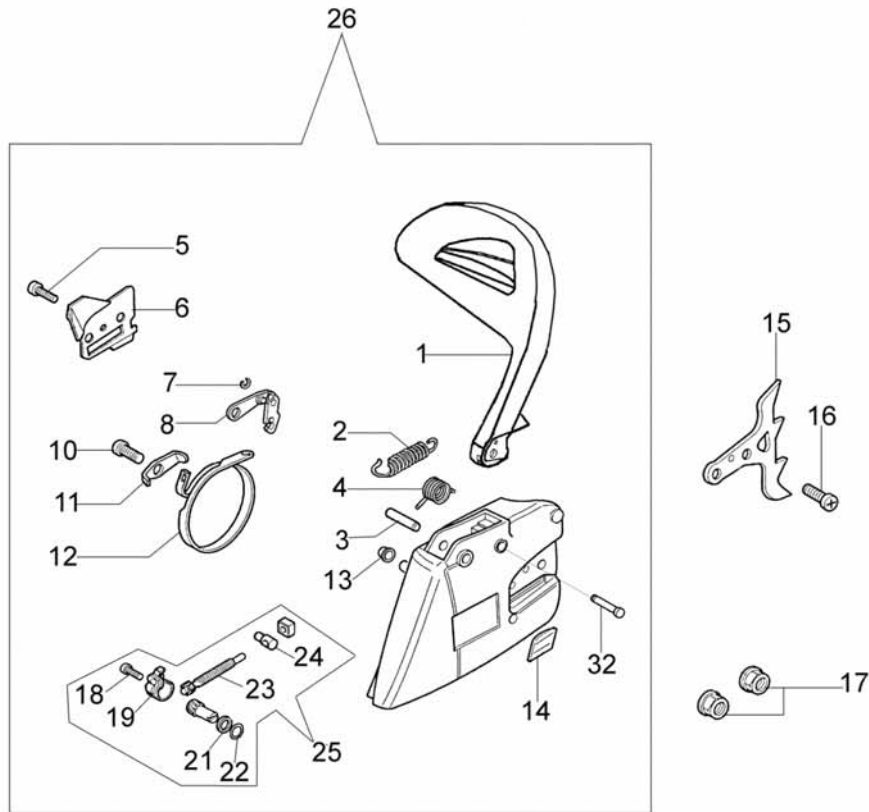

152 - Clutch assy

Ref.Nu	Qty	Part number	Description	Validity from	Validity till	Notes	Bulletin
1	1	50070095	Guard				
2	1	095000219R	Spring				
3	1	50010243	Pin				
4	1	50010088AR	Spring				
5	1	3960045	Screw				
6	1	50070124A	Plate				
7	1	3026003	Ring				
8	1	097000146	Lever				
9	1	094500297R	Clutch				
10	1	3960073	Screw				
11	1	50050125R	Plate				
12	1	50050039	Brake band				
13	1	006000300	Bushing				
14	1	50070149	Guard				
15	1	50070033	Spike				
16	2	3960098	Screw				
17	1	50010148R	Nut				
18	1	3960093	Screw				
19	1	50070081	Cover				
20	1	094500029	Spring				
21	1	50070088	Washer				
22	1	3049007	O-ring				
23	1	50070080	Chain tensioner				
24	1	50070087AR	Bolt				
25	1	50072027A	Chain tensioner				
26	1	50072015	Chain cover assy				
27	1	50070069	Washer				
28	1	50070025	Worm gear				
29	1	005000165	Bearing				
30	1	50080023	Clutch drum .325"				
31	1	375100012A	Washer				
32	1	097000106	Pin				
33	1	094500046	Ring .325"				

Ref.Nu	Qty	Part number	Description	Validity from	Validity till	Notes	Bulletin
1	1	50072009	Tank cap				
2	1	099900090	O-ring				
3	3	50070049	Support				
4	3	3960073	Screw				
5	3	50070024	Spring				
6	3	3057005	Washer				
7	2	50010061R	AV-mount				
8	1	50070182	Safety tape				
9	1	50060039	Tube				
10	1	61110034	Tube				
11	1	50060012	Air purge				
12	1	50070260	Throttle assy				BT4-103-05/10
13	1	50050214	Cover				
14	1	097000028R	Spring				
15	1	50050096AR	Lever				
16	1	50070065BR	Fuel tank assy				
17	3	3960099R	Screw				
18	1	094500577A	Valve				
19	1	094500575R	Spring				
20	1	50050071	Breather valve				
21	1	50010218R	Fuel filter				
22	1	50070064	Fuel line				
23	1	50070197A	Knob				BT4-103-05/10
24	1	50070044	Throttle				BT4-103-05/10
25	1	50070181	Safety tape				
26	1	3916005	Washer				
27	1	4098377	Band				