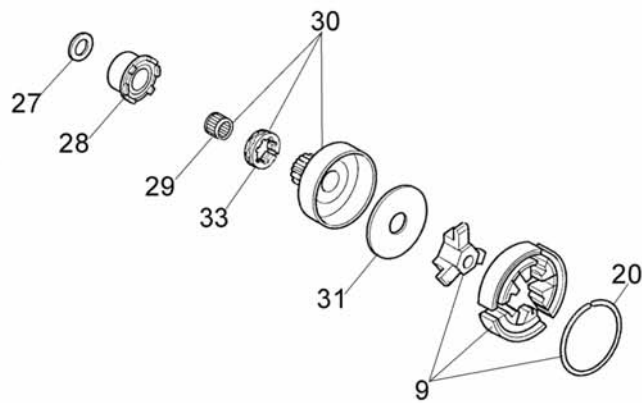

152 - Starter assy

Ref.Nu	Qty	Part number	Description	Validity from	Validity till	Notes	Bulletin
1	1	50070077	Cable				
2	1	094000227	Screw				
3	1	006000315	Washer				
4	1	3916004	Washer				
5	1	094600097A	Spark plug cap				
6	1	094600169A	Spring				
7	2	50070148	Spacer				
8	1	50070013AR	Ignition coil				
9	1	097000064A	Handle				
10	1	50070123R	Starter rope				
11	4	3960092AR	Screw				
12	1	50050073R	Spring				
13	1	50070050A	Starter pulley				
14	1	094500034R	Washer				
15	1	094600041AR	Screw				
16	1	50072011R	Starter assy				
17	2	004000142	Nut				
18	2	3833080	Washer				
19	2	005000361	Washer				
20	1	50072029	Pawl				
21	1	50070198R	Flywheel				

152 - Clutch assy

Ref.Nu	Qty	Part number	Description	Validity from	Validity till	Notes	Bulletin
1	1	50070095	Guard				
2	1	095000219R	Spring				
3	1	50010243	Pin				
4	1	50010088AR	Spring				
5	1	3960045	Screw				
6	1	50070124A	Plate				
7	1	3026003	Ring				
8	1	097000146	Lever				
9	1	094500297R	Clutch				
10	1	3960073	Screw				
11	1	50050125R	Plate				
12	1	50050039	Brake band				
13	1	006000300	Bushing				
14	1	50070149	Guard				
15	1	50070033	Spike				
16	2	3960098	Screw				
17	1	50010148R	Nut				
18	1	3960093	Screw				
19	1	50070081	Cover				
20	1	094500029	Spring				
21	1	50070088	Washer				
22	1	3049007	O-ring				
23	1	50070080	Chain tensioner				
24	1	50070087AR	Bolt				
25	1	50072027A	Chain tensioner				
26	1	50072015	Chain cover assy				
27	1	50070069	Washer				
28	1	50070025	Worm gear				
29	1	005000165	Bearing				
30	1	50080023	Clutch drum .325"				
31	1	375100012A	Washer				
32	1	097000106	Pin				
33	1	094500046	Ring .325"				