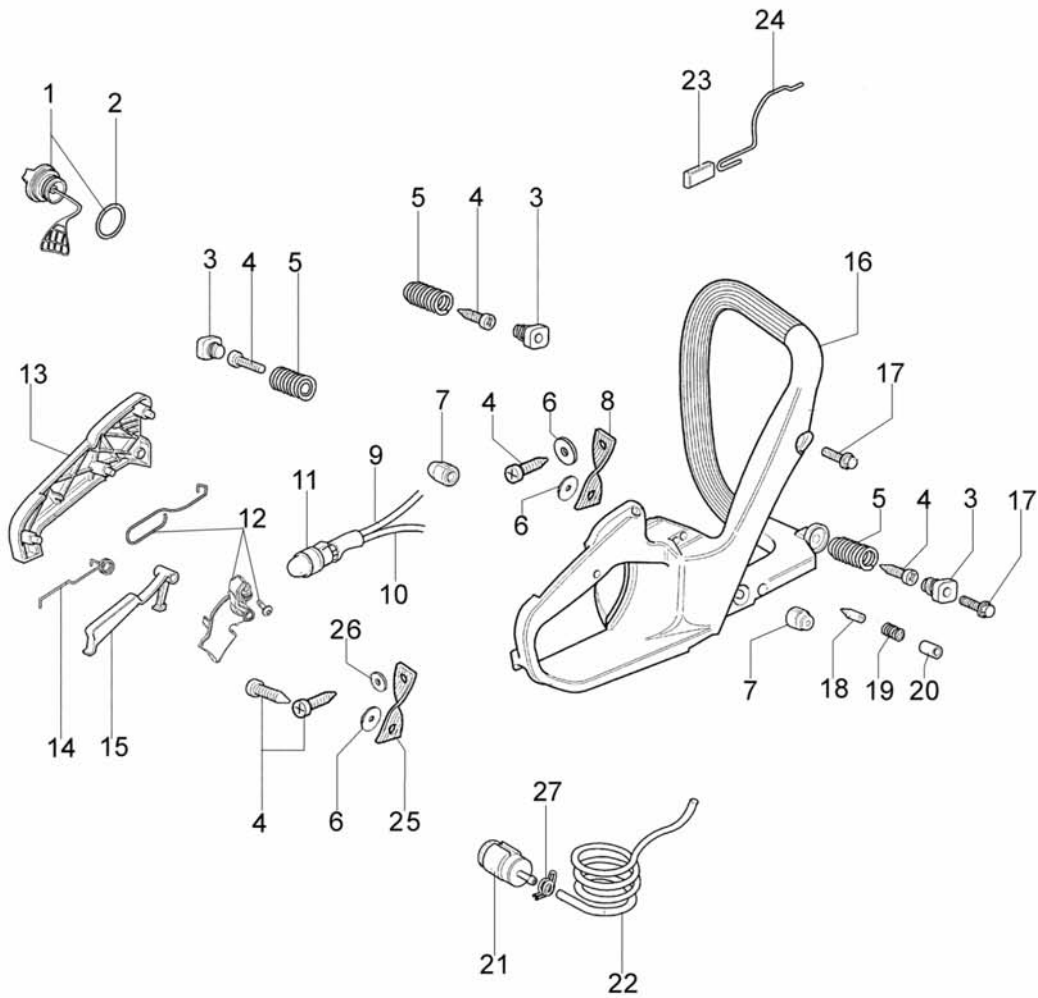

152 - Fuel tank and air filter

Ref.Nu	Qty	Part number	Description	Validity from	Validity till	Notes	Bulletin
1	1	50070034	Knob				
2	1	50072031	Cover				
3	1	50070036R	Air filter std				BT1-017-07/07
3	1	50070244R	Air filter optional				BT1-017-07/07
4	1	50070056	Gasket				
5	1	50070066	Deflector				
6	3	3960092AR	Screw				
7	1	50070193	Cover				
8	1	50052005R	Cpl. cap				
9	1	3049025	O-ring				
10	1	005000347A	Grommet				
11	1	50070067A	Rod				
12	1	097000229R	Breather valve				
13	1	50070052AR	Screw				
14	1	50070211	Plate				
15	1	50072010A	Oil filter				
16	1	094600369R	Guard				
17	1	094600041AR	Screw				
18	5	50050067	Spacer				
19	1	50070035A	Support				
20	1	2317021R	Switch				
21	1	2317013	Guard				
22	1	50070062	Spike				
23	2	3960098	Screw				
24	1	50070055	Plate				
25	1	50070054	Tube				
26	1	50170051AR	Oil pump				BT4-087-10/07
27	2	3960074	Screw				
28	2	3960057R	Screw				
29	1	50070228	Lever				
30	5	3860097	Screw				
31	1	50070114BR	Crankcase				

152 - Clutch assy

Ref.Nu	Qty	Part number	Description	Validity from	Validity till	Notes	Bulletin
1	1	50070095	Guard				
2	1	095000219R	Spring				
3	1	50010243	Pin				
4	1	50010088AR	Spring				
5	1	3960045	Screw				
6	1	50070124A	Plate				
7	1	3026003	Ring				
8	1	097000146	Lever				
9	1	094500297R	Clutch				
10	1	3960073	Screw				
11	1	50050125R	Plate				
12	1	50050039	Brake band				
13	1	006000300	Bushing				
14	1	50070149	Guard				
15	1	50070033	Spike				
16	2	3960098	Screw				
17	1	50010148R	Nut				
18	1	3960093	Screw				
19	1	50070081	Cover				
20	1	094500029	Spring				
21	1	50070088	Washer				
22	1	3049007	O-ring				
23	1	50070080	Chain tensioner				
24	1	50070087AR	Bolt				
25	1	50072027A	Chain tensioner				
26	1	50072015	Chain cover assy				
27	1	50070069	Washer				
28	1	50070025	Worm gear				
29	1	005000165	Bearing				
30	1	50080023	Clutch drum .325"				
31	1	375100012A	Washer				
32	1	097000106	Pin				
33	1	094500046	Ring .325"				