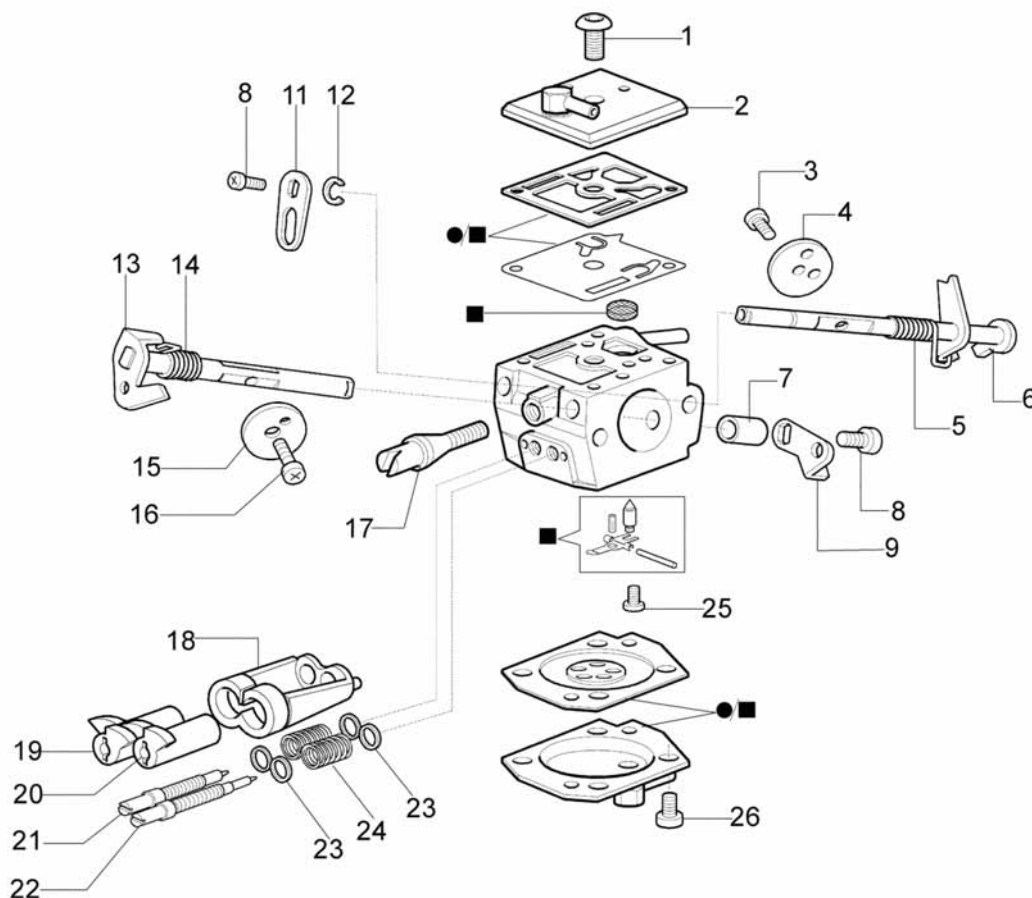

Zama C3-E9

compl. p.n. 2318935CR

27 ● **Kit membrane e Guarnizioni**
Diaphragm and Gasket set

10 ■ **Kit riparazioni**
Repair kit

Ref.Nu	Qty	Part number	Description	Validity from	Validity till	Notes	Bulletin
1	1	093500574	Screw				
2	1	2318939	Gasket				
3	1	2318388	Screw				
4	1	2318913	Starter lever				
5	1	2318924	Spring				
6	1	2318907	Lever				
7	1	093500560	Clamp				
8	2	004900196	Screw				
9	1	2318918	Lever				
10	1	2318869	Repair kit				
11	1	2318909	Lever				
12	1	2318535	Ring				
13	1	2318932	Spring				
14	1	2318936	Shaft				
15	1	2318917	Starter valve				
16	1	2318916	Screw				
17	1	2318908	Screw				
18	1	2318904	Guard				
19	1	2318903	Cap				
20	1	2318889	Cap				
21	1	2318912	Screw				
22	1	2318911	Screw				
23	1	2318888	Washer				
24	1	2318532	Spring				
25	1	2318928	Screw				
26	4	2318522	Screw				
27	1	2318868	Diaphragm and gasket set