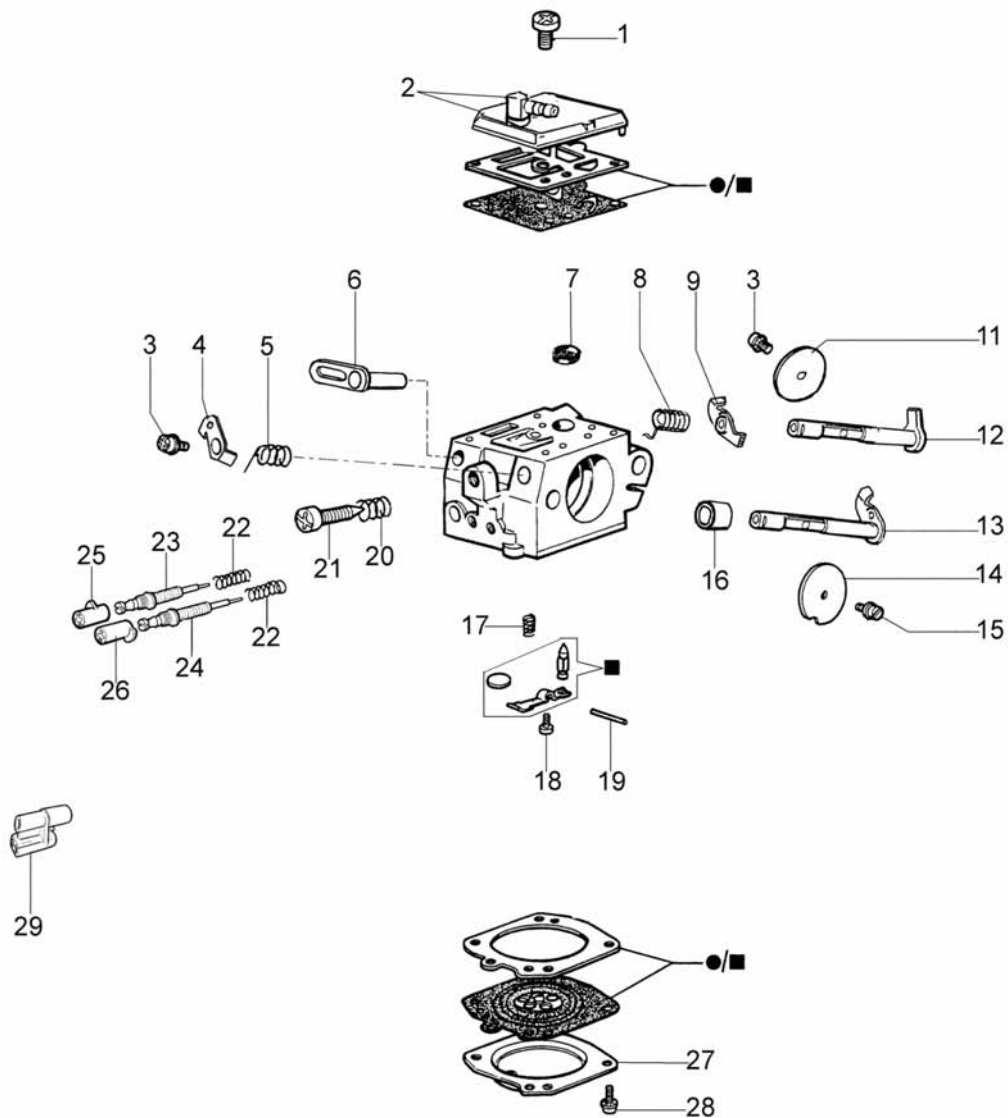

mod. Walbro HDA-205D

● 30 KIT MENBRANE & GUARNIZIONI
DIAPHRAGM & GASKET SET

■ 10 KIT RIPARAZIONE
REPAIR KIT

Ref.Nu	Qty	Part number	Description	Validity from	Validity till	Notes	Bulletin
1	1	50010109	Screw				
2	1	50070154	Cover				
3	2	50010141	Screw				
4	1	50070160	Throttle lever				
5	1	50070165	Spring				
6	1	50070158	Starter lever				
7	1	003300204	Fuel filter				
8	1	50070166	Spring				
9	1	50070171	Lever				
10	1	50010123A	Repair kit				
11	1	2318809	Starter lever				
12	1	50070232	Shaft				
13	1	50070155	Shaft				
14	1	50070156	Shutter				
15	1	2318833	Screw				
16	1	50070169	Bushing				
17	1	50070164	Spring				
18	1	003300202	Screw				
19	1	003300201	Spindle				
20	1	094600148	Spring				
21	1	50070163	Screw				
22	2	095000147	Spring				
23	1	50070234	Screw				
24	1	50070233	Screw				
25	1	2318694	Cap				
26	1	50070167	Screw L				
27	1	50070153	Cover				
28	4	035000162	Screw				
29	1	50070186	Gasket				
30	1	50010122A	Diaphragm and gasket set