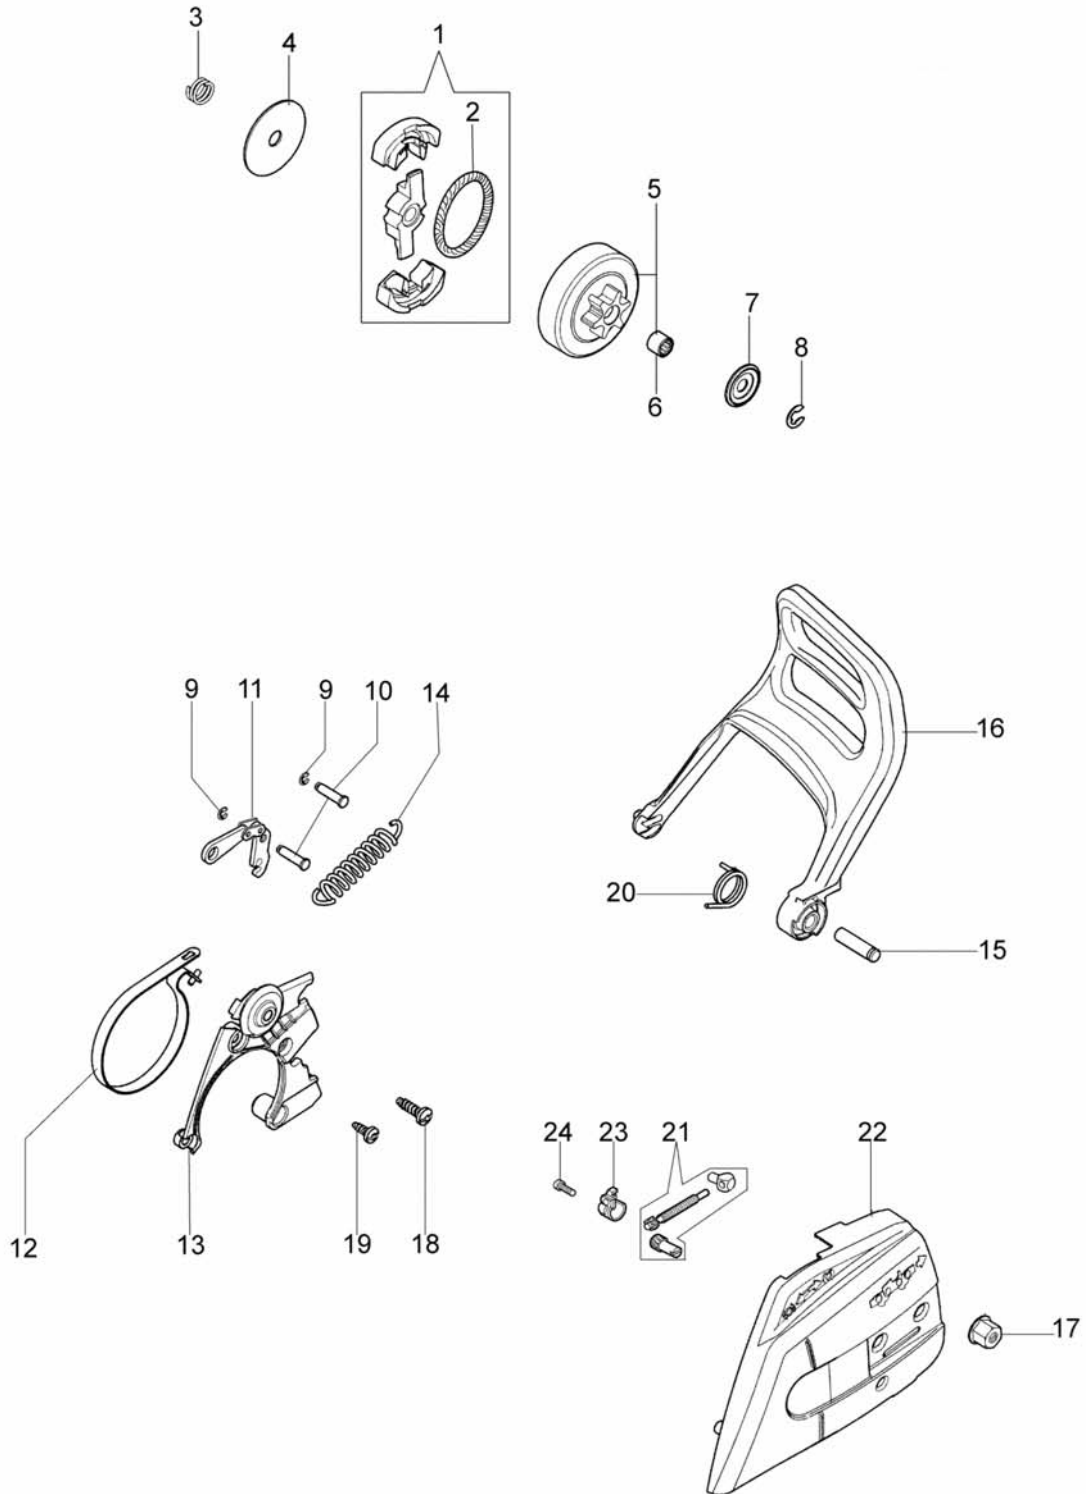

Ref.Nu	Qty	Part number	Description	Validity from	Validity till	Notes	Bulletin
1	1	50240166	Cyl.assy d.46				
2	1	50240164	Piston assy				
3	1	004000015R	Piston ring				
4	2	004900061R	Ring				
5	1	50110047R	Piston pin				
6	4	3801047	Screw				
7	1	094600103	Band				
8	1	50170010R	Manifold				
9	1	3055101	Spark plug				
10	1	50170031R	Gasket				
11	1	50240105R	Muffler				
12	3	3860117R	Screw				
13	2	3050024R	Seal ring				
14	2	094000006R	Bearing				
15	1	3037006R	Bearing				
16	1	50240081R	Crankshaft				
17	1	50240016R	Cover				
18	1	50240155R	Screen				
19	1	012000028	Screw				
20	1	50170175R	Muffler guard				
21	3	50170223R	Screw				

Ref.Nu	Qty	Part number	Description	Validity from	Validity till	Notes	Bulletin
1	1	3960075	Screw				
2	1	006000315R	Washer				
3	1	3916004	Washer				
4	1	50240087R	Cable				
5	1	50240042R	Coil				
6	1	3055101	Spark plug				
7	1	004000142	Nut				
8	1	3833080	Washer				
9	1	005000361	Washer				
10	1	50072029	Pawl				
11	1	50170015R	Flywheel				
12	4	3960115R	Screw				
13	1	50170017R	Handle				
14	1	50070123R	Starter rope				
15	1	50050073R	Spring				
16	1	50170050R	Starter pulley				
17	1	50160024	Screw				
18	1	50242006R	Starter assy				
19	1	50242013	Labels kit				
20	1	2304073	Wrench 13x19				

Ref.Nu	Qty	Part number	Description	Validity from	Validity till	Notes	Bulletin
1	1	50240031R	Clutch				
2	1	50240032R	Spring				
3	1	50240054R	Spring				
4	1	50240059R	Spacer				
5	1	50240065R	Clutch drum 3/8				
6	1	3037024	Bearing				
7	1	50240028R	Spacer				
8	1	3026007	Ring				
9	2	3026003	Ring				
10	2	097000106	Pin				
11	1	097000146	Lever				
12	1	50240037R	Brake band				
13	1	50240044R	Guard				
14	1	095000219R	Spring				
15	1	50050066	Pin				
16	1	50240040R	Guard				
17	2	50010148R	Nut				
18	1	3960099R	Screw				
19	1	3960070AR	Screw				
20	1	50240048R	Spring				
21	1	50242010	Chain tensioner				
22	1	50240144R	Chain cover				
23	1	50170044R	Cover				
24	1	3960141	Screw				