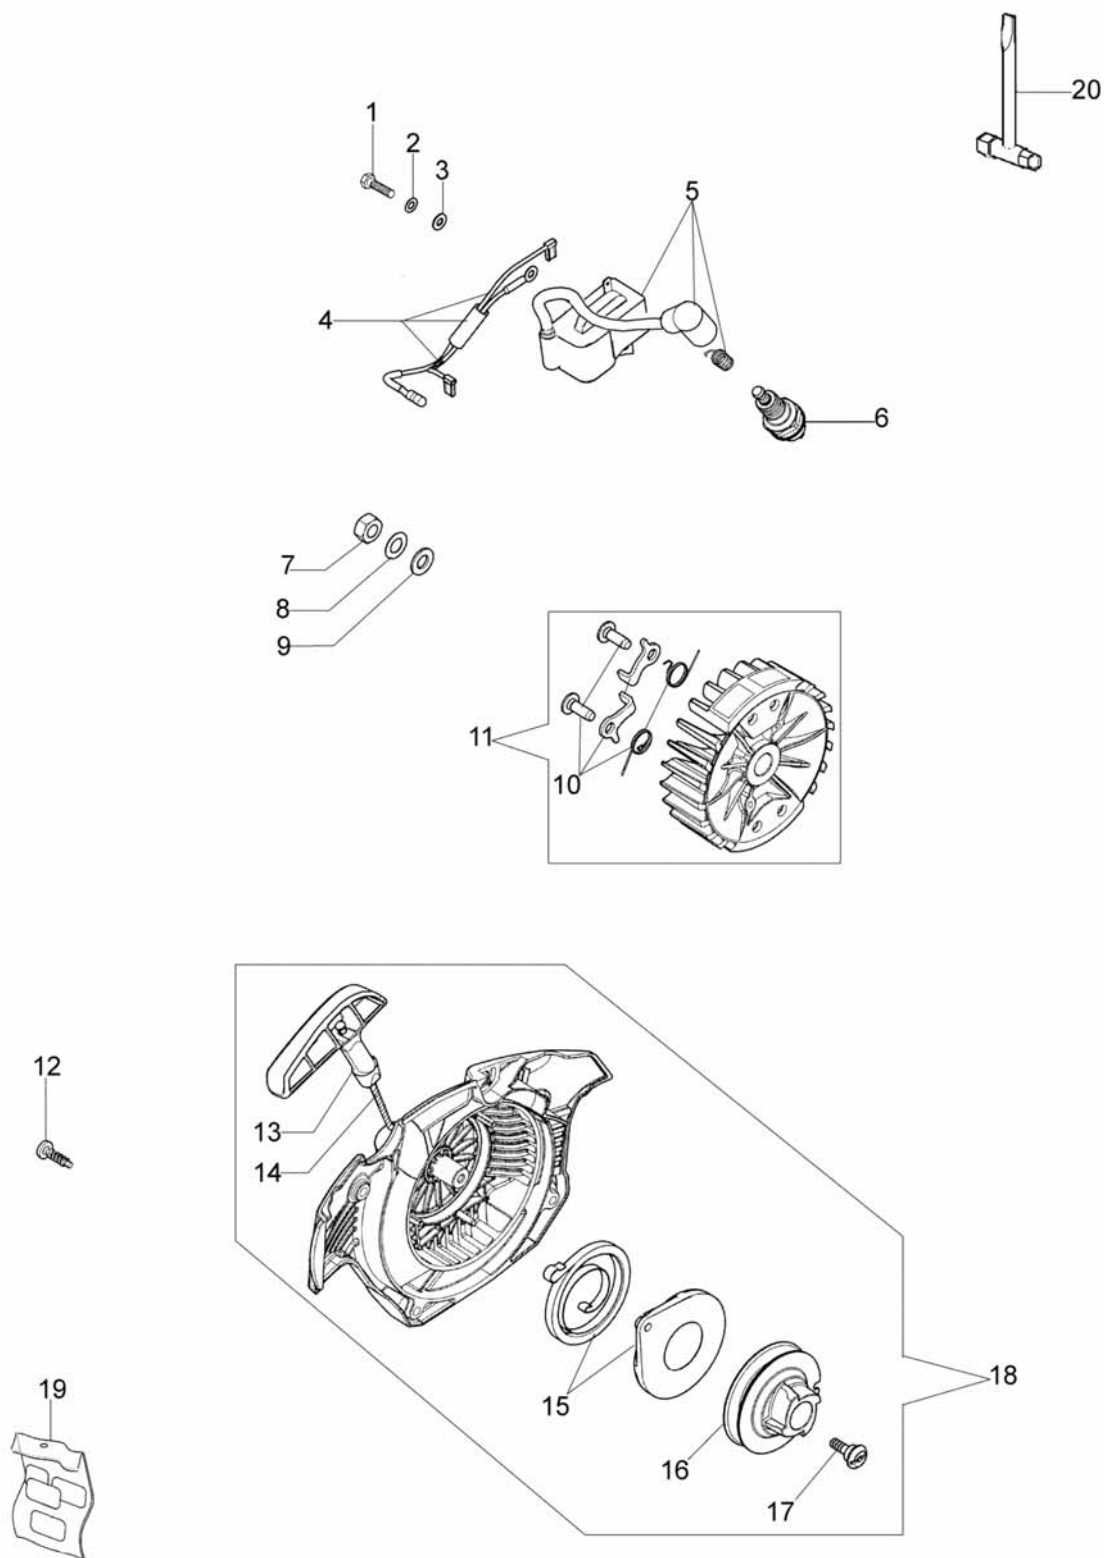

Ref.Nu	Qty	Part number	Description	Validity from	Validity till	Notes	Bulletin
1	1	50240166	Cyl.assy d.46				
2	1	50240164	Piston assy				
3	1	004000015R	Piston ring				
4	2	004900061R	Ring				
5	1	50110047R	Piston pin				
6	4	3801047	Screw				
7	1	094600103	Band				
8	1	50170010R	Manifold				
9	1	3055101	Spark plug				
10	1	50170031R	Gasket				
11	1	50240105R	Muffler				
12	3	3860117R	Screw				
13	2	3050024R	Seal ring				
14	2	094000006R	Bearing				
15	1	3037006R	Bearing				
16	1	50240081R	Crankshaft				
17	1	50240016R	Cover				
18	1	50240155R	Screen				
19	1	012000028	Screw				
20	1	50170175R	Muffler guard				
21	3	50170223R	Screw				

Ref.Nu	Qty	Part number	Description	Validity from	Validity till	Notes	Bulletin
1	1	3960075	Screw				
2	1	006000315R	Washer				
3	1	3916004	Washer				
4	1	50240087R	Cable				
5	1	50240042R	Coil				
6	1	3055101	Spark plug				
7	1	004000142	Nut				
8	1	3833080	Washer				
9	1	005000361	Washer				
10	1	50072029	Pawl				
11	1	50170015R	Flywheel				
12	4	3960115R	Screw				
13	1	50170017R	Handle				
14	1	50070123R	Starter rope				
15	1	50050073R	Spring				
16	1	50170050R	Starter pulley				
17	1	50160024	Screw				
18	1	50242006R	Starter assy				
19	1	50242013	Labels kit				
20	1	2304073	Wrench 13x19				

Ref.Nu	Qty	Part number	Description	Validity from	Validity till	Notes	Bulletin
1	1	50240036R	Air filter				
2	1	50240062R	Deflector				
3	2	50240011R	Annular buffer				
4	1	50240043R	Flange				
5	1	50010061R	AV-mount				
6	1	50240045R	Carburetor				
7	1	50240061R	Spring				
8	1	3960109AR	Screws				
9	2	3960070AR	Screw				
10	1	50240060R	Lever				
11	2	3993083R	Screw				
12	1	50240035R	Support				
13	1	50240026R	Handle				
14	1	50050047AR	Spring				
15	1	50240150R	Air filter				
16	1	50170034R	Support				
17	1	3960099R	Screw				
18	1	3960115R	Screw				
19	1	50240023R	Handle				
20	1	50240024R	Cover				
21	1	50050046AR	Lever				
22	1	097000028R	Spring				
23	1	50170248	Throttle lever kit				
24	1	2318340	Repair kit				