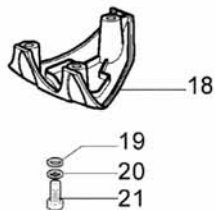

PT 2700 Pole pruner - Fuel tank and air filter

Ref.Nu	Qty	Part number	Description	Validity from	Validity till	Notes	Bulletin
1	1	61200019AR	Gasket				
2	1	2318705R	Carburetor WT-930				
3	1	61280030R	Support				
4	2	3833073	Washer				
5	2	4175163	Screw				
6	1	61170052A	Guard				
7	1	61170016R	Air filter				
8	1	61170040AR	Air filter cover				
9	1	61280055	Tube				
10	1	61070011A	Breather valve				
11	1	4098377	Band				
12	1	4161211	Bush				
13	1	61070079R	Tank cap				
14	1	61070006	Gasket				
15	1	61280056	Tube				
16	1	094600450R	Fuel filter				
17	1	61282030R	Complete tank				
18	1	61170041	Stand				
19	3	3918005	Washer				
20	3	3819006	Washer			BT3-075-04/07	
21	3	3801013R	Screw			BT3-075-04/07	
22	1	61280059R	Gasket				
23	1	074000130C	Insulator				
24	1	61290004R	Spacer				
25	2	3960069AR	Screw				
26	1	072700076A	Gasket				
27	1	61282025	Gasket set				
28	1	61110162	Bushing				
29	1	61070078	Tube			BT3-075-04/07