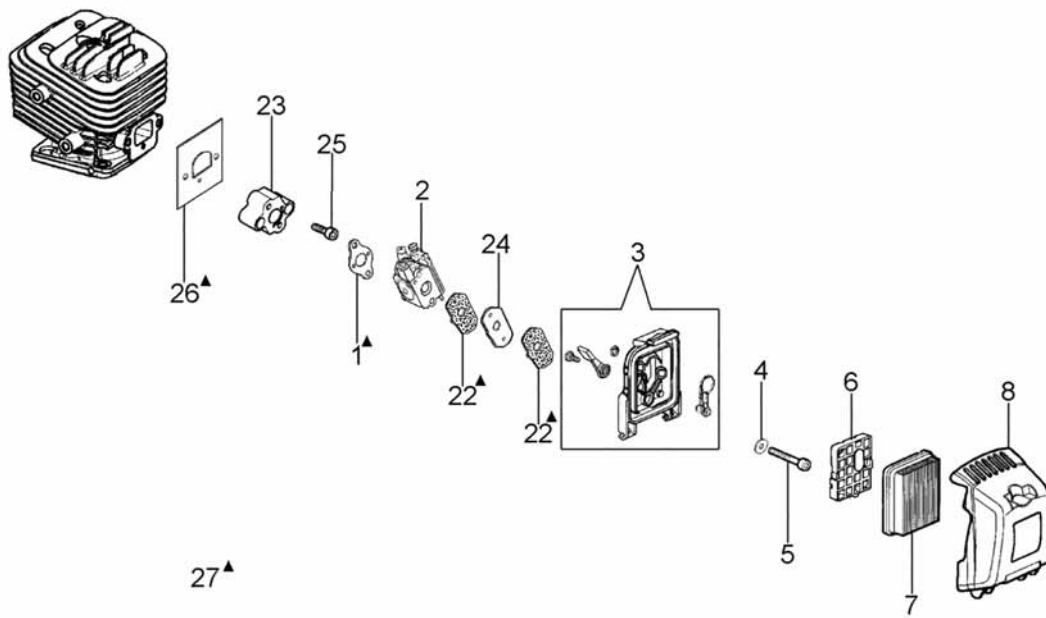

PT 2700 Pole pruner - Fuel tank and air filter

Ref.Nu	Qty	Part number	Description	Validity from	Validity till	Notes	Bulletin
1	1	61200019AR	Gasket				
2	1	2318705R	Carburetor WT-930				
3	1	61280030R	Support				
4	2	3833073	Washer				
5	2	4175163	Screw				
6	1	61170052A	Guard				
7	1	61170016R	Air filter				
8	1	61170040AR	Air filter cover				
9	1	61280055	Tube				
10	1	61070011A	Breather valve				
11	1	4098377	Band				
12	1	4161211	Bush				
13	1	61070079R	Tank cap				
14	1	61070006	Gasket				
15	1	61280056	Tube				
16	1	094600450R	Fuel filter				
17	1	61282030R	Complete tank				
18	1	61170041	Stand				
19	3	3918005	Washer				
20	3	3819006	Washer			BT3-075-04/07	
21	3	3801013R	Screw			BT3-075-04/07	
22	1	61280059R	Gasket				
23	1	074000130C	Insulator				
24	1	61290004R	Spacer				
25	2	3960069AR	Screw				
26	1	072700076A	Gasket				
27	1	61282025	Gasket set				
28	1	61110162	Bushing				
29	1	61070078	Tube			BT3-075-04/07