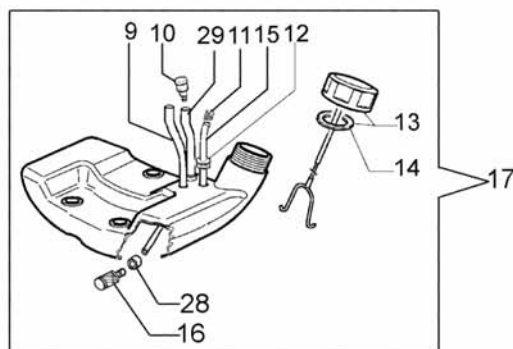

PT 2700 Pole pruner - Fuel tank and air filter

Ref.Nu	Qty	Part number	Description	Validity from	Validity till	Notes	Bulletin
1	1	61200019AR	Gasket				
2	1	2318705R	Carburetor WT-930				
3	1	61280030R	Support				
4	2	3833073	Washer				
5	2	4175163	Screw				
6	1	61170052A	Guard				
7	1	61170016R	Air filter				
8	1	61170040AR	Air filter cover				
9	1	61280055	Tube				
10	1	61070011A	Breather valve				
11	1	4098377	Band				
12	1	4161211	Bush				
13	1	61070079R	Tank cap				
14	1	61070006	Gasket				
15	1	61280056	Tube				
16	1	094600450R	Fuel filter				
17	1	61282030R	Complete tank				
18	1	61170041	Stand				
19	3	3918005	Washer				
20	3	3819006	Washer			BT3-075-04/07	
21	3	3801013R	Screw			BT3-075-04/07	
22	1	61280059R	Gasket				
23	1	074000130C	Insulator				
24	1	61290004R	Spacer				
25	2	3960069AR	Screw				
26	1	072700076A	Gasket				
27	1	61282025	Gasket set				
28	1	61110162	Bushing				
29	1	61070078	Tube			BT3-075-04/07