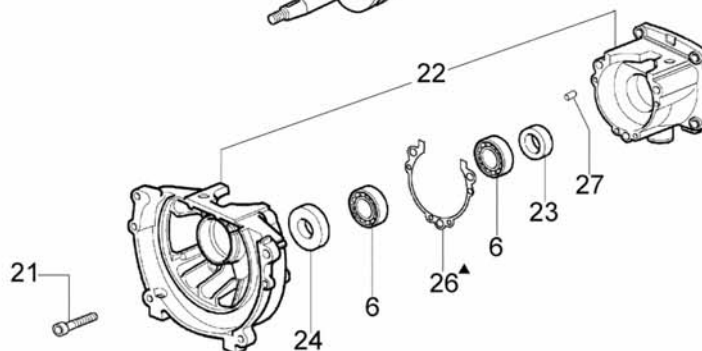

Fino a 17/10/2010
Until 17/10/2010
Jusqu'a 17/10/2010
Hasta 17/10/2010
Bis zu 17/10/2010

31[▲]