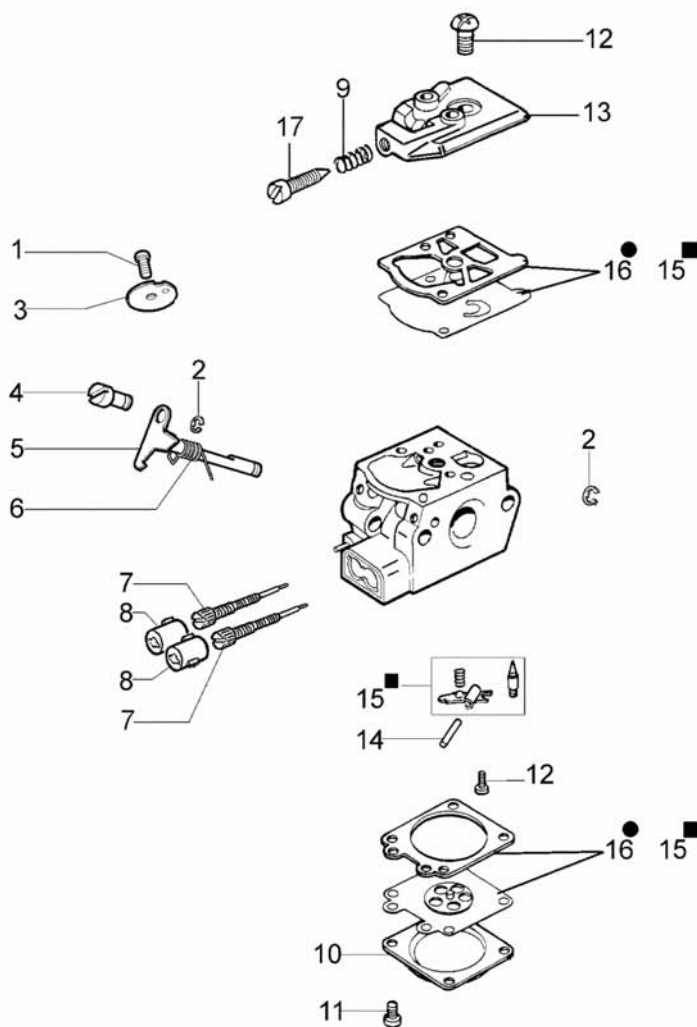

Walbro mod. WT-930

compl. p.n. 2318705

15 ■ KIT RIPARAZIONE
REPAIR KIT

16 ● KIT MEMBRANE & GUARNIZIONI
DIAPHRAGM & GASKET SET

Ref.Nu	Qty	Part number	Description	Validity from	Validity till	Notes	Bulletin
1	1	074000240	Adjust.screw				
2	1	095000164	Ring				
3	1	375100078	Shutter				
4	1	2318211	Pin				
5	1	2318737	Shaft				
6	1	072700347	Spring				
7	1	2318631	Adjust. screw				
8	2	2318687	Caps-lock				
9	1	094600148	Spring				
10	1	2318191	Cover				
11	4	035000162	Screw				
12	1	003300202	Screw				
13	1	50050107	Cover				
14	1	003300201	Spindle				
15	1	094600209	Repair kit				
16	1	094600210	Kit guarn				
17	1	074000240	Adjust.screw