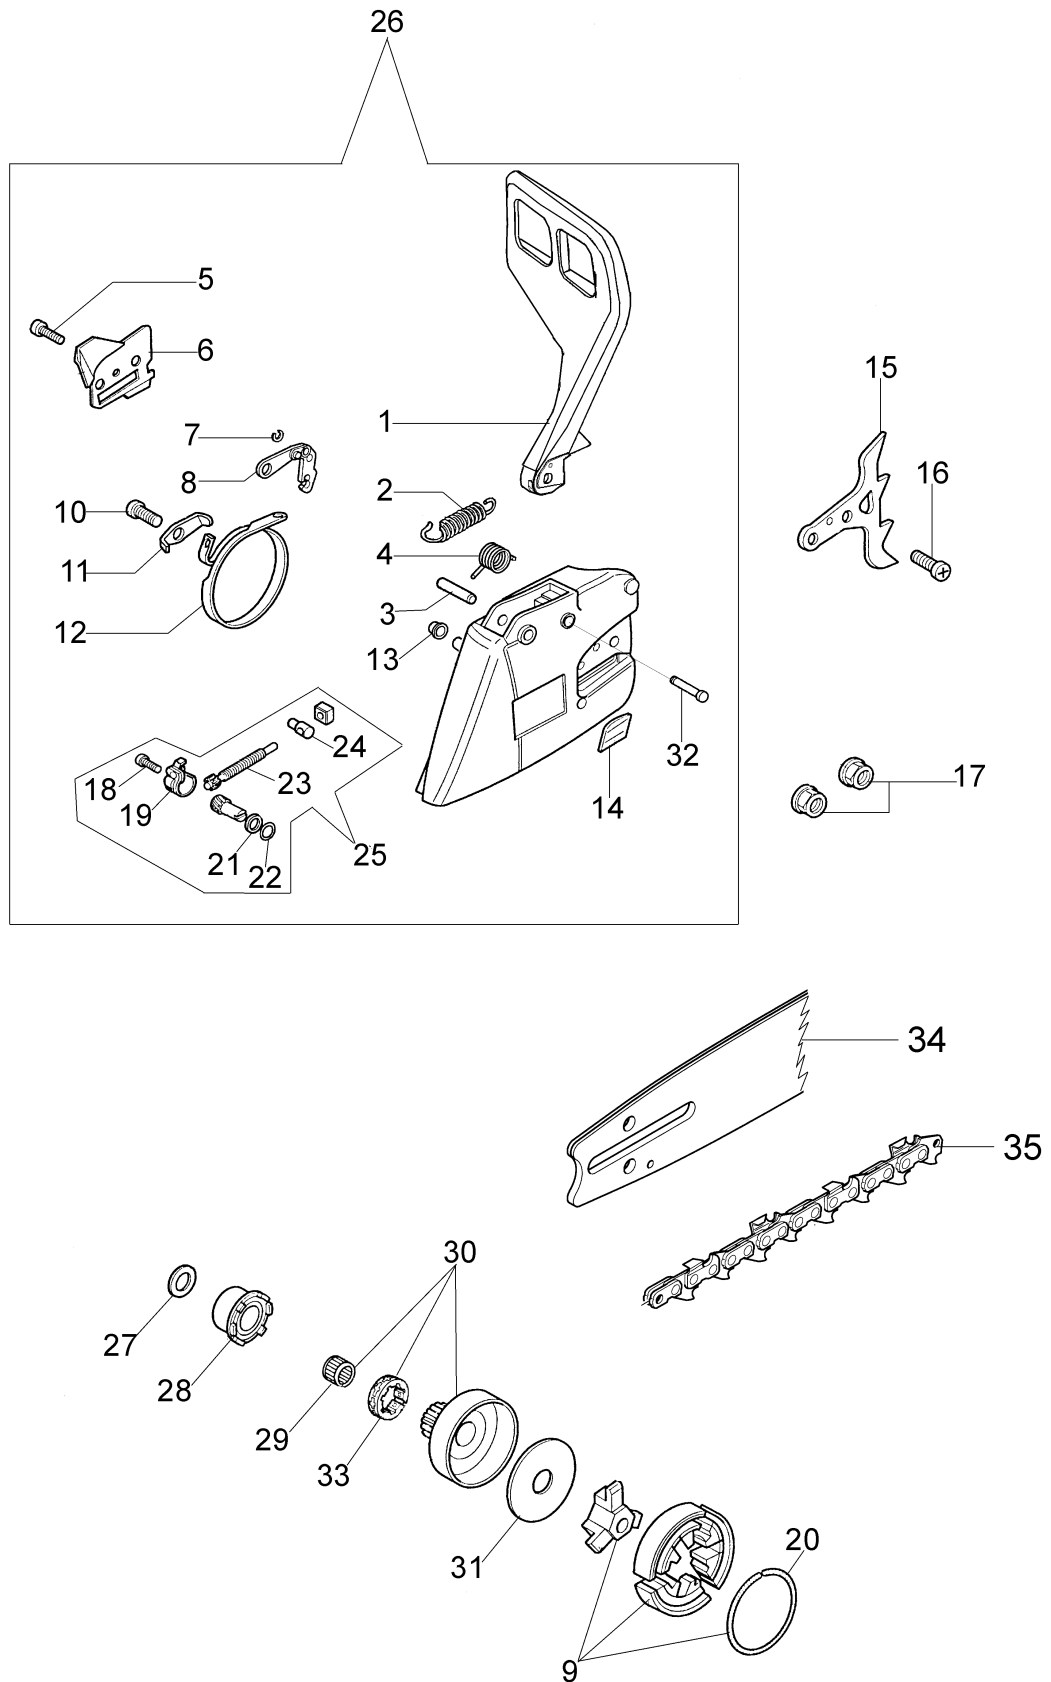

Ref.Nu	Qty	Part number	Description	Validity from	Validity till	Notes	Bulletin
1	1	50070095	Guard				
2	1	095000219AR	Spring				
3	1	50010243	Pin				
4	1	50010088AR	Spring				
5	1	3960045	Screw				
6	1	50070124AR	Plate				
7	1	3026003	Ring				
8	1	097000146	Lever				
9	1	094500297R	Clutch				
10	1	3960073R	Screw				
11	1	50050125R	Plate				
12	1	50050039R	Brake band				
13	1	006000300	Bushing				
14	1	50070149	Guard				
15	1	50070033	Spike				
16	2	3960098R	Screw				
17	1	50010148R	Nut				
18	1	3960093	Screw				
19	1	50070081	Cover				
20	1	094500029	Spring				
21	1	50070088	Washer				
22	1	3049007	O-ring				
23	1	50070080	Chain tensioner screw				
24	1	50070087AR	Adjuster nut				
25	1	50072027A	Chain tensioner kit				
26	1	50072015AR	Chain cover				
27	1	50070069	Washer				
28	1	50070025R	Worm gear				
29	1	005000165R	Bearing				
30	1	50080023	Chain sprocket .325				
31	1	375100012AR	Washer				
32	1	097000106R	Plug				
33	1	094500046R	Ring				
34	-	-	Not available for this product				
35	-	-	Not available for this product				