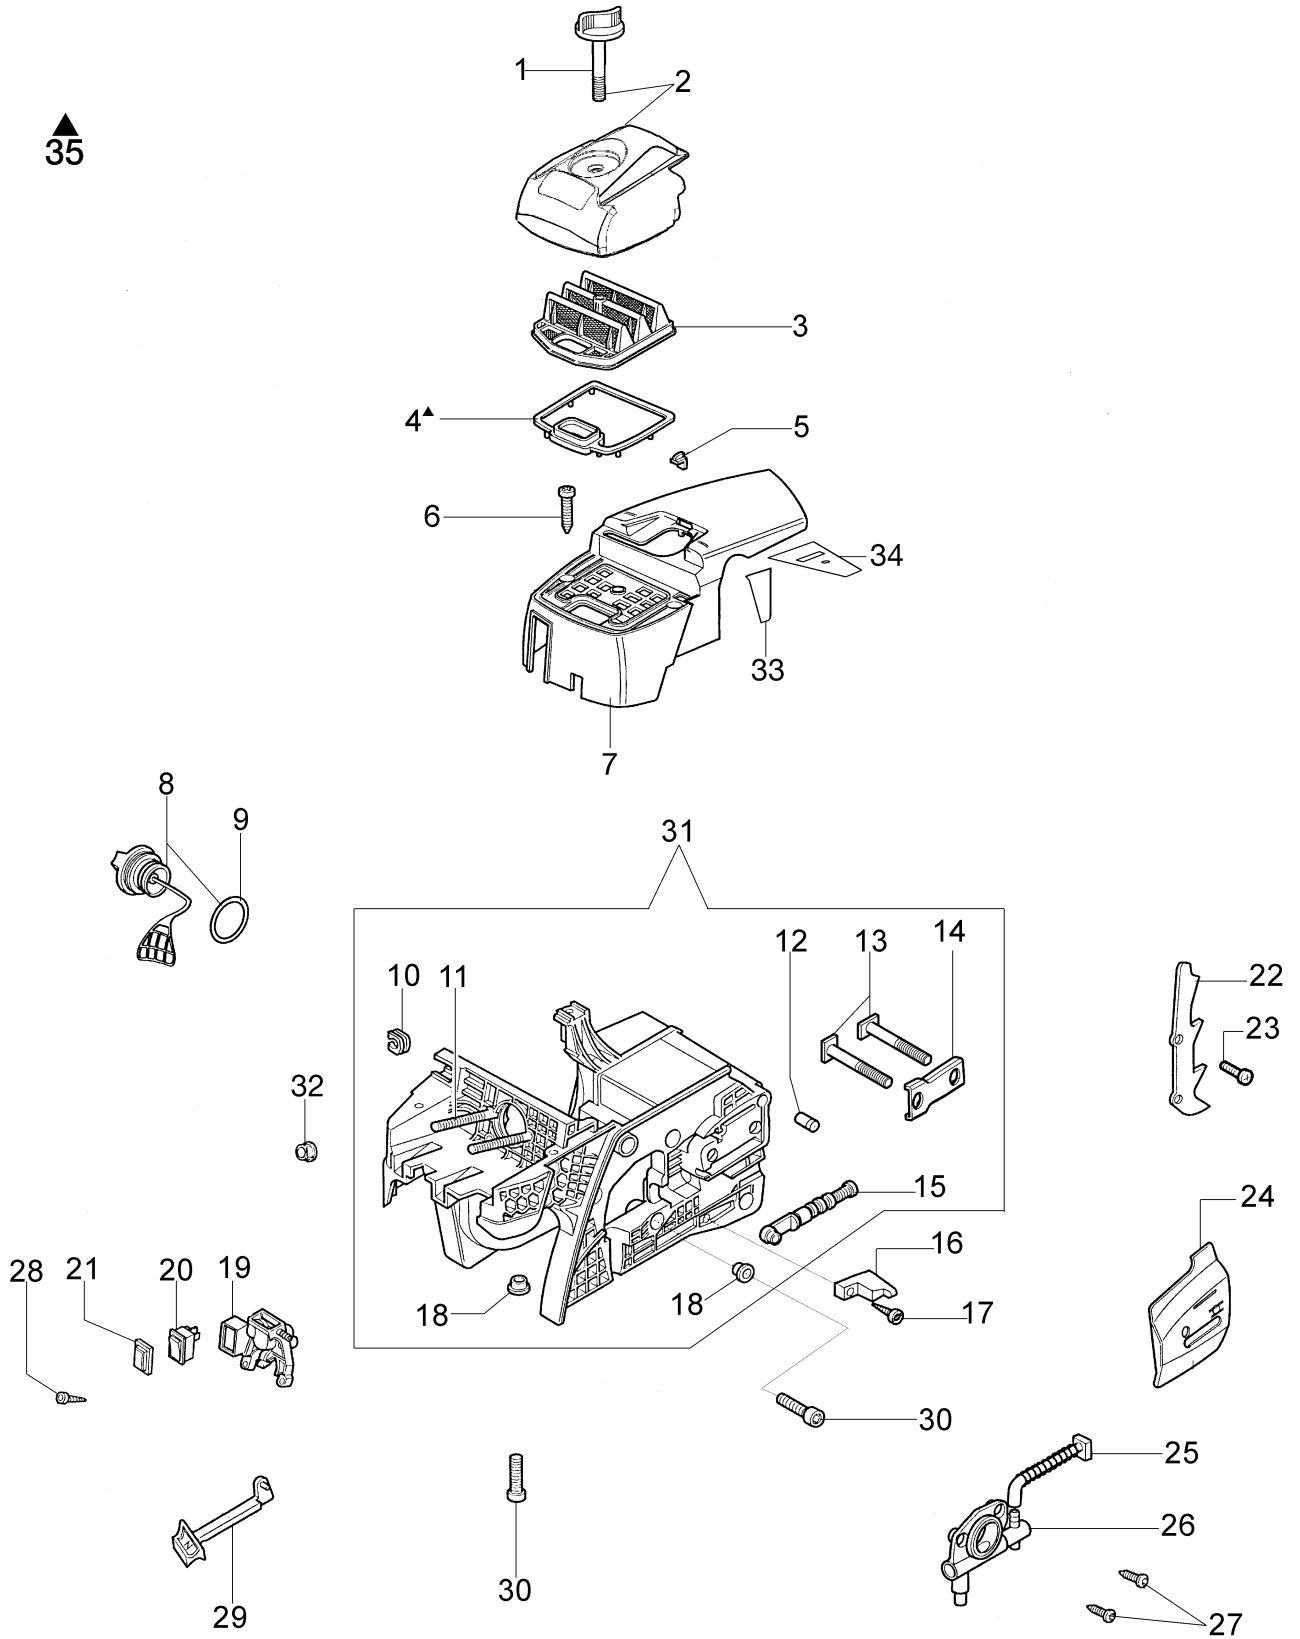

▲
35

Ref.Nu	Qty	Part number	Description	Validity from	Validity till	Notes	Bulletin
1	1	50070034R	Knob				
2	1	50072031A	Air filter cover				
3	1	50070249R	Air filter flock				
4	1	50070056	Gasket				
5	1	50070066	Deflector				
6	3	3960092AR	Screw				
7	1	50070193BR	Cover				
8	1	50072009R	Cap				
9	1	099900090	O-ring				
10	1	005000347A	Grommet				
11	2	50070067A	Tie rod				
12	1	097000229R	Breather valve				
13	2	50070052AR	Screw				
14	1	50070211	Plate				
15	1	50072010BR	Oil filter				
16	1	094600369R	Guard				
17	1	094600041AR	Screw				
18	5	50050067	Spacer				
19	1	50080068R	Air filter support				
20	1	2317021R	Switch				
21	1	2317013	Guard				
22	1	50070062	Spike				
23	2	3960098R	Screw				
24	1	50070055	Plate				
25	1	50070054	Tube				
26	1	50170051AR	Oil pump				
27	2	3960074	Screw				
28	2	3960057R	Screw				
29	1	50070228R	Lever				
30	5	3860097R	Screw				
31	1	50070114FR	Crankcase assy				
32	3	3933100R	Nut				
33	1	50080076R	Guard				
34	1	50080089R	Guard				
35	1	50072028	Gasket set