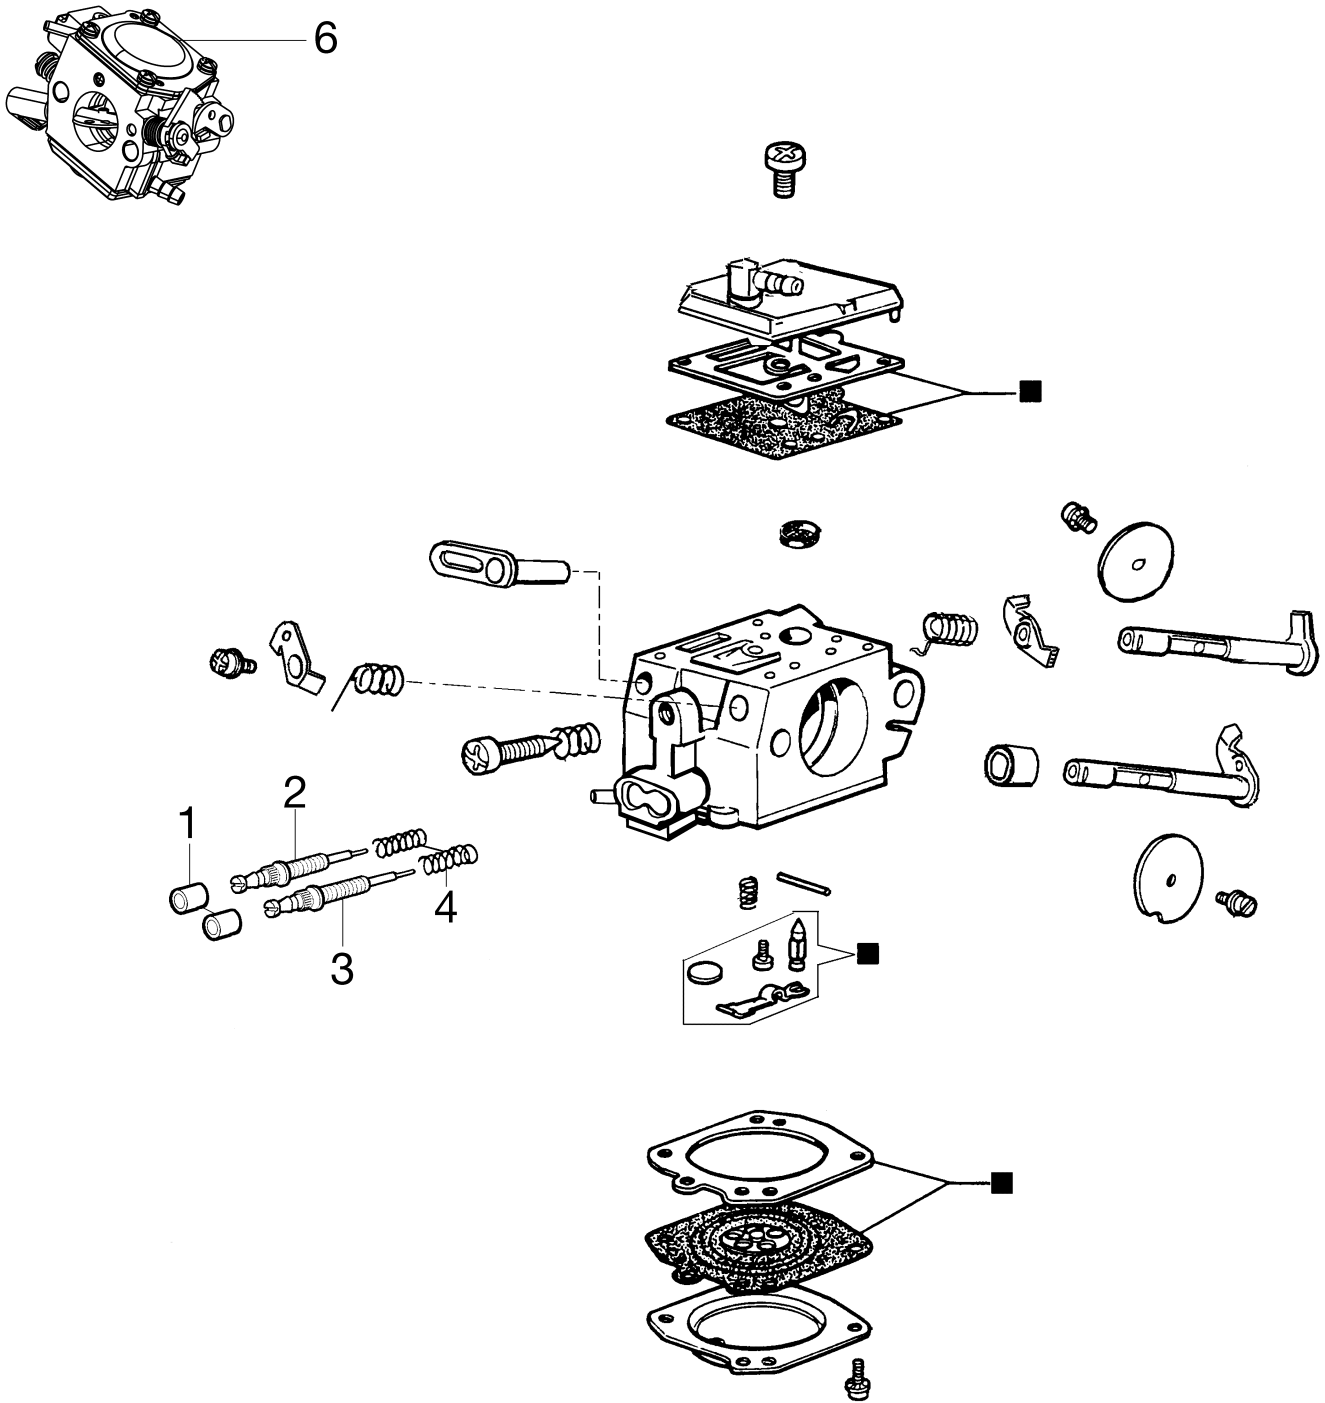

■ 5 KIT RIPARAZIONE
REPAIR KIT

Ref.Nu	Qty	Part number	Description	Validity from	Validity till	Notes	Bulletin
1	2	2318106	Cap				
2	1	2318109	Adjust. screw MAX				
3	1	2318984	Adjust. screw MIN				
4	2	2318107	Spring				
5	1	2318673	Repair kit				
6	1	2318981R	Carburetor HDA-314