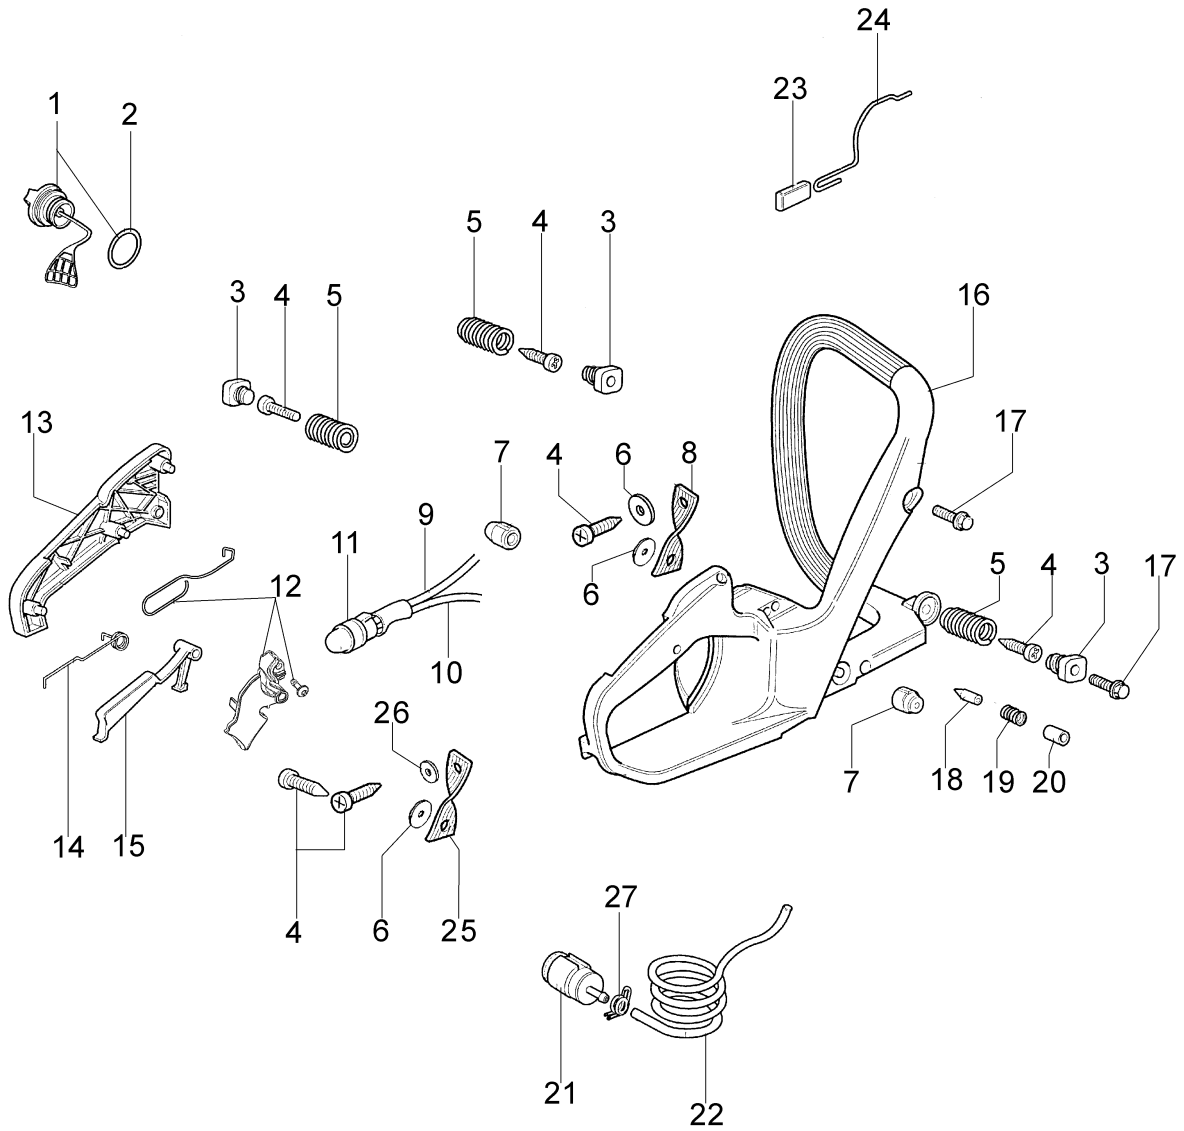

Ref.Nu	Qty	Part number	Description	Validity from	Validity till	Notes	Bulletin
1	1	50072009R	Cap				
2	1	099900090	O-ring				
3	3	50070049R	Support				
4	3	3960073R	Screw				
5	3	50070024R	Spring				
6	3	3057005	Washer				
7	2	50010061R	AV-mount				
8	1	50070182	Strap				
9	1	50060039	Tube				
10	1	61110034R	Tube				
11	1	2318817R	Air purge				
12	1	50070260	Throttle kit				
13	1	50050214AR	Cover				
14	1	097000028R	Spring				
15	1	50050096AR	Lever				
16	1	50070065BR	Tank assy				
17	3	3960099R	Screw				
18	1	094500577AR	Breather valve				
19	1	094500575R	Spring				
20	1	50050071R	Breather valve				
21	1	50010218R	Fuel filter				
22	1	50070064	Fuel line				
23	1	50070197A	Knob				
24	1	50070044	Control rod				
25	1	50070181	Strap				
26	1	3916005R	Washer				
27	1	4098377R	Band