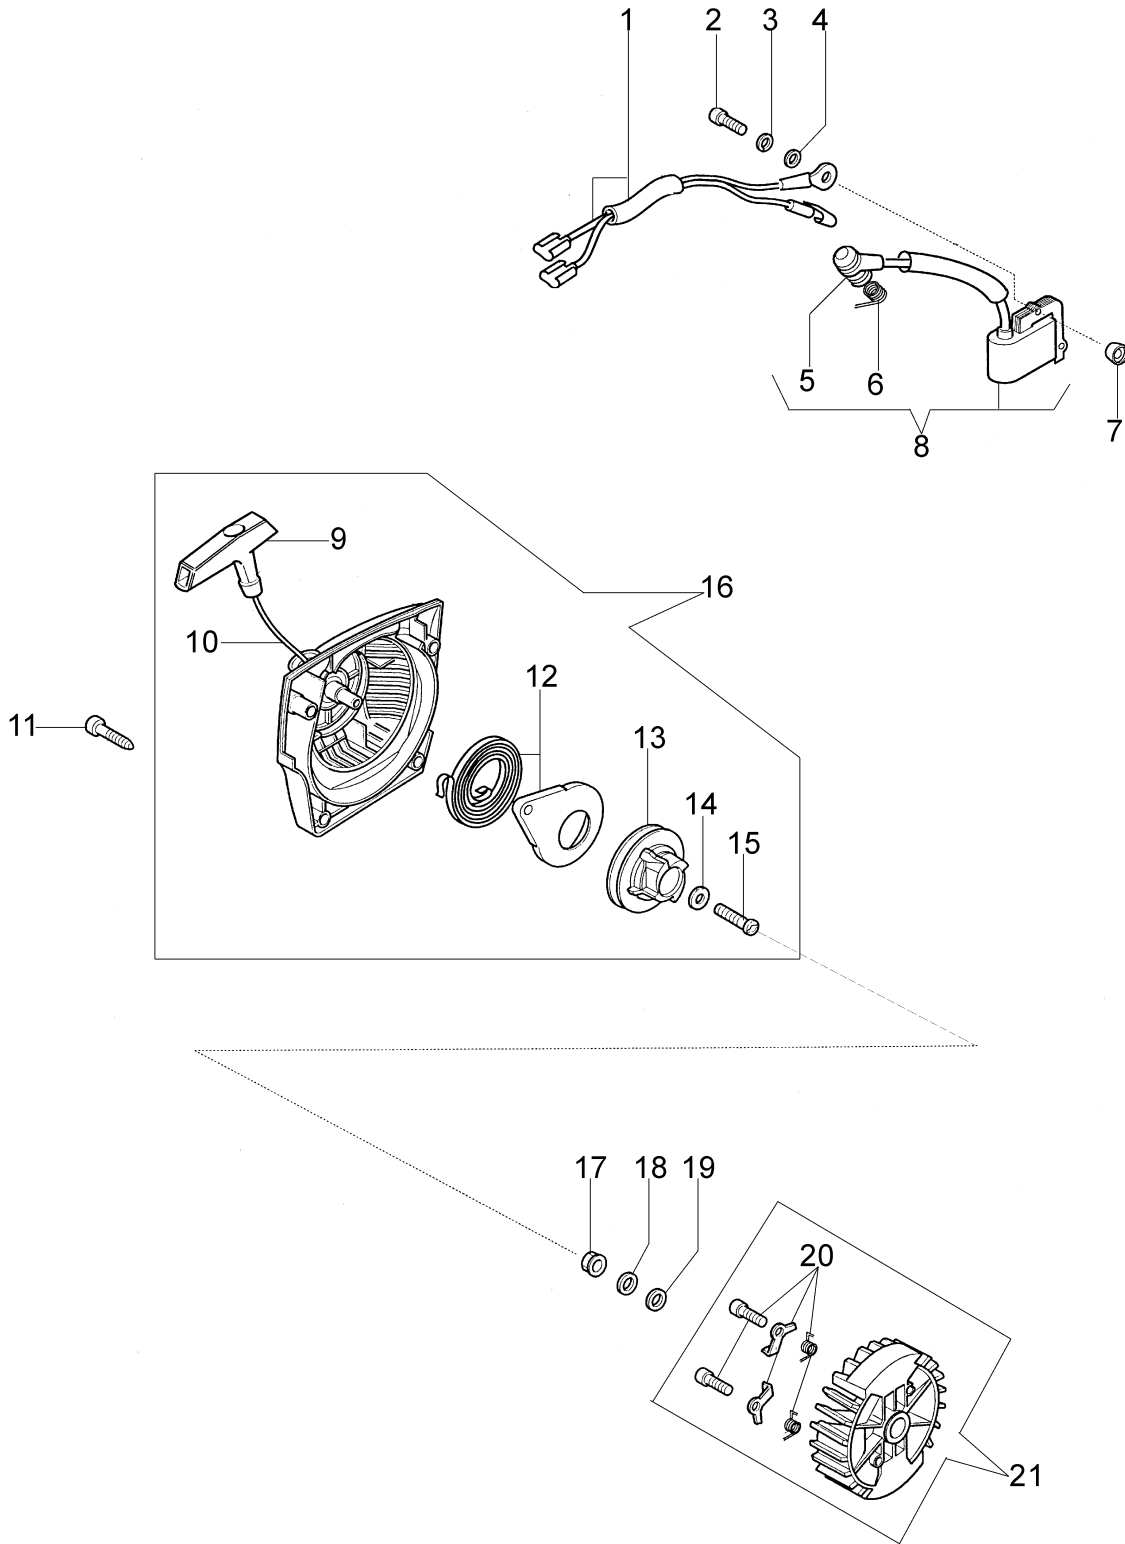

Ref.Nu	Qty	Part number	Description	Validity from	Validity till	Notes	Bulletin
1	1	50070077	Cable				
2	1	094000227	Screw				
3	1	006000315R	Washer				
4	1	3916004R	Washer				
5	1	094600097AR	Spark plug cap				
6	1	094600169A	Spring				
7	2	50070148	Spacer				
8	1	2501001R	Ignition coil				
9	1	097000064AR	Starter handle				
10	1	50070123R	Starter rope				
11	4	3960092AR	Screw				
12	1	50050073R	Spring				
13	1	50070050A	Starter pulley				
14	1	094500034R	Washer				
15	1	094600041AR	Screw				
16	1	50072011BR	Starter assy				
17	2	004000142	Nut				
18	2	3833080	Washer				
19	2	005000361	Washer				
20	1	50072029	Pawl				
21	1	50260015R	Flywheel				

Ref.Nu	Qty	Part number	Description	Validity from	Validity till	Notes	Bulletin
1	1	50070095	Guard				
2	1	095000219AR	Spring				
3	1	50010243	Pin				
4	1	50010088AR	Spring				
5	1	3960045	Screw				
6	1	50070124AR	Plate				
7	1	3026003	Ring				
8	1	097000146	Lever				
9	1	094500297R	Clutch				
10	1	3960073R	Screw				
11	1	50050125R	Plate				
12	1	50050039R	Brake band				
13	1	006000300	Bushing				
14	1	50070149	Guard				
15	1	50070033	Spike				
16	2	3960098R	Screw				
17	1	50010148R	Nut				
18	1	3960093	Screw				
19	1	50070081	Cover				
20	1	094500029	Spring				
21	1	50070088	Washer				
22	1	3049007	O-ring				
23	1	50070080	Chain tensioner screw				
24	1	50070087AR	Adjuster nut				
25	1	50072027A	Chain tensioner kit				
26	1	50072015AR	Chain cover				
27	1	50070069	Washer				
28	1	50070025R	Worm gear				
29	1	005000165R	Bearing				
30	1	50080023	Chain sprocket .325				
31	1	375100012AR	Washer				
32	1	097000106R	Plug				
33	1	094500046R	Ring				
34	-	-	Not available for this product				
35	-	-	Not available for this product				