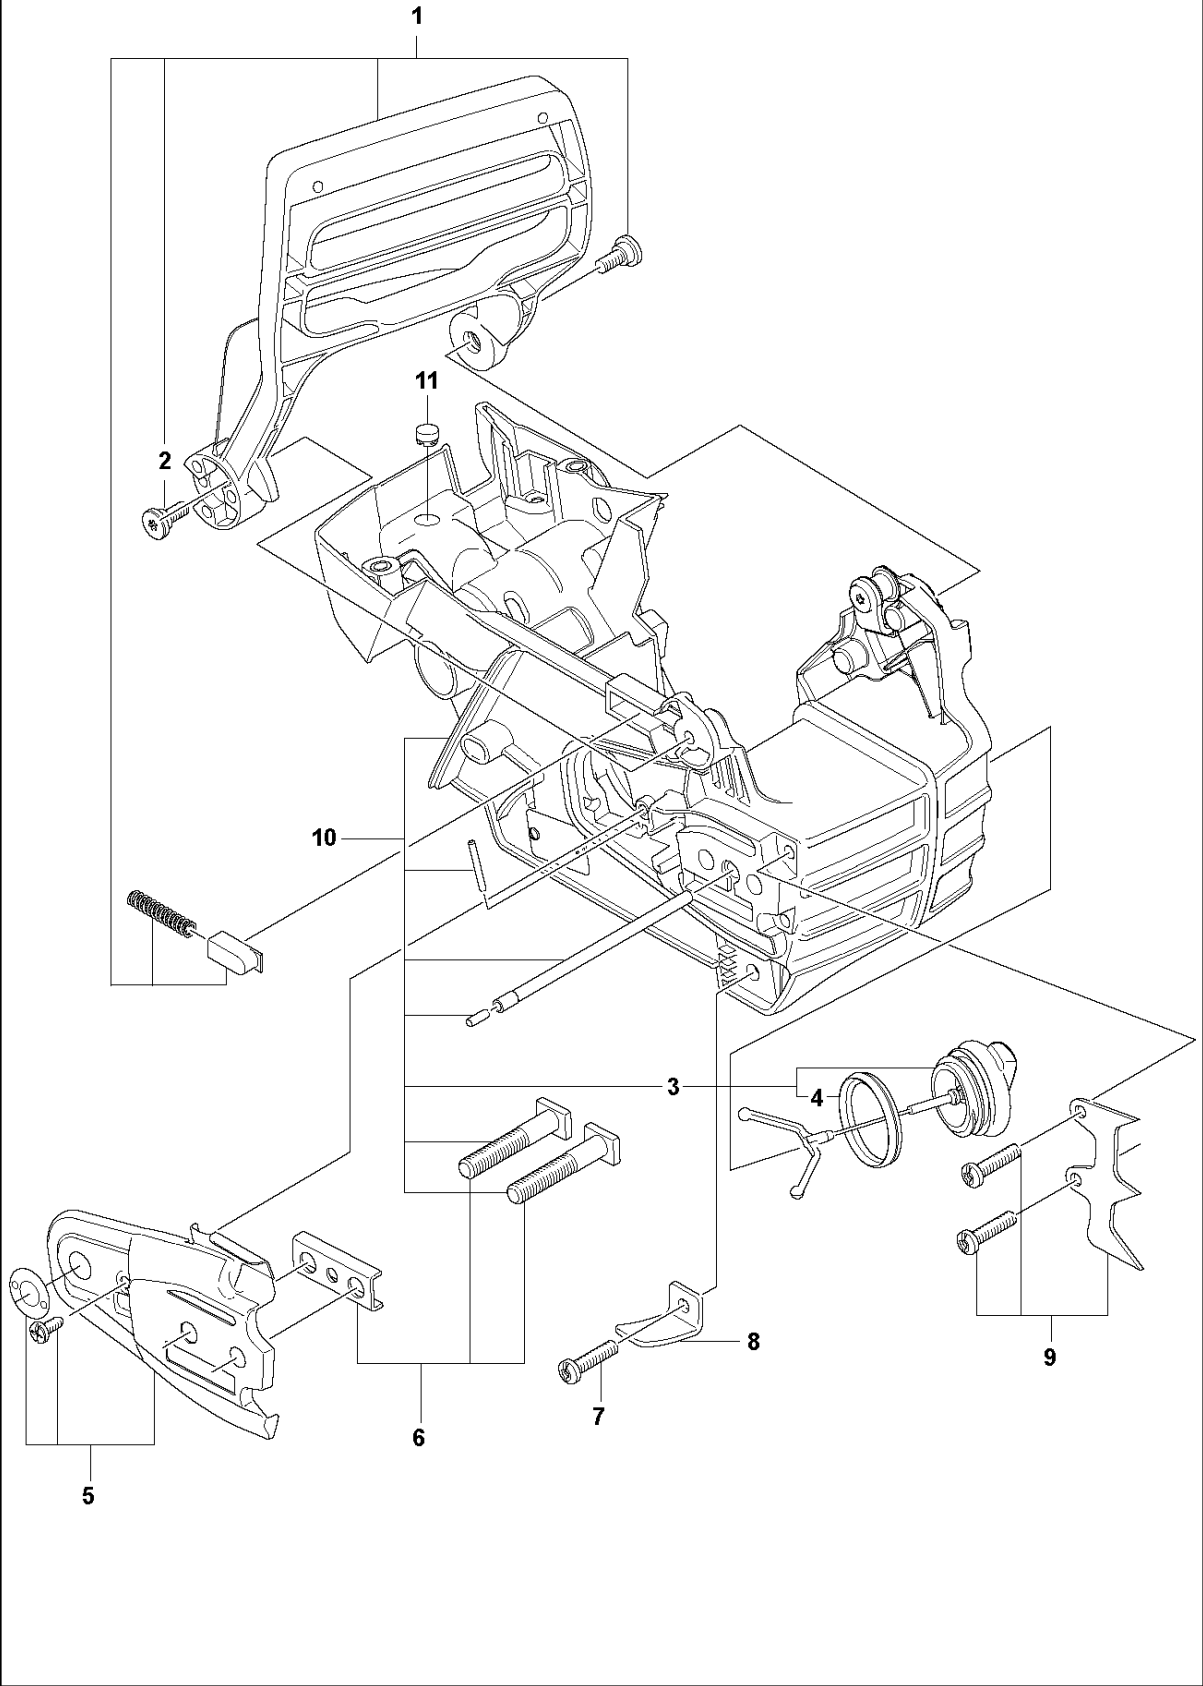

SPARE PARTS LIST

CHAIN SAWS

130

A 130
CARBURETOR & AIR FILTER

Ref	Part No	Description	Remark	QTY KIT
1	591 46 39-01	INLET	Intake Boot	1
2	591 46 44-01	SERVICE KIT	Insulation Wall	1
3	591 46 45-01	SERVICE KIT	Filter Holder	1
4	501 74 94-01	VALVE ASSY		1
5	589 28 92-01	FLANGE		1
6	588 24 79-01	CARBURETTOR		1
6	593 81 81-01	CARBURETTOR	RUSSIA & LATIN AMERICA ONLY	1
7	588 22 93-01	AIR FILTER	Mesh Filter	1
8	588 22 93-02	AIR FILTER	Non-Woven Filter	1
9	503 21 70-10	SCREW CCRPANT		2
10	530 01 61-01	NUT		2
11	503 93 66-01	PURGE		1

B 130
CHAIN BRAKE & CLUTCH COVER

Ref	Part No	Description	Remark	QTY	KIT
1	591 46 47-01	SERVICE KIT	Clutch Cover	1	
2	591 46 46-01	SERVICE KIT	Bar Adjuster	1	1
3	582 64 76-01	GUIDE PLATE		1	1,2
4	590 43 96-01	GUIDE BUSHING		1	
5	544 30 60-01	BRAKE BAND ASSY		1	1
6	530 01 59-17	NUT		2	

C 130
CLUTCH & OIL PUMP

Ref	Part No	Description	Remark	QTY	KIT
1	591 46 68-01	SERVICE KIT	OIL PUMP	1	
2	579 62 15-01	WASHER		1	
3	582 59 84-01	CLUTCH DRUM ASSY		1	
4	530 01 56-11	WASHER		1	
5	530 09 41-88	SPRING		1	6
6	530 01 49-49	CLUTCH		1	

D 130
CRANKCASE

Ref	Part No	Description	Remark	QTY	KIT
1	591 46 48-01	SERVICE KIT	Hand Guard	1	
2	545 12 73-01	BOSS	SCREW	2	
3	544 11 12-03	TANK CAP ASSY		1	10
4	589 24 11-01	GASKET		1	3,10
5	591 46 49-01	SERVICE KIT	Bar Plate	1	
6	591 46 50-01	SERVICE KIT	Bar Bolt	1	
7	530 01 64-32	SCREW		1	
8	530 02 98-50	CHAIN CATCHER		1	
9	530 01 43-81	FELLING DOG	Spike Assembly Kit	1	
10	591 46 53-01	SERVICE KIT	Chassis	1	
11	540 05 73-01	SUPPORT		1	