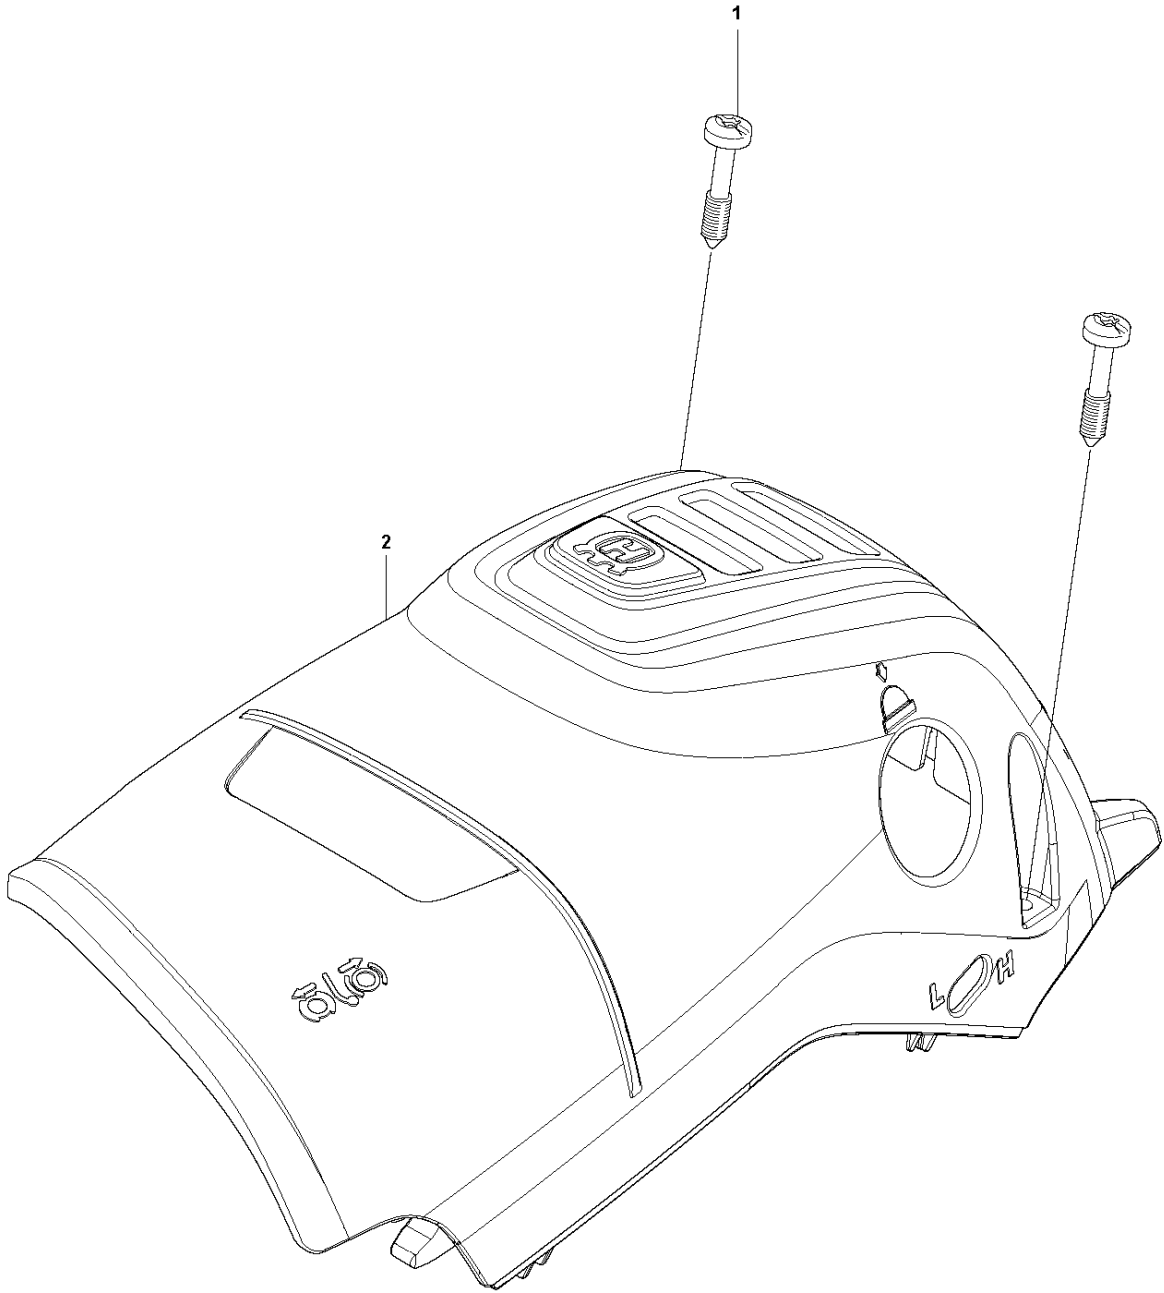

F 130
CYLINDER COVER

Ref	Part No	Description	Remark	QTY KIT
1	503 20 34-76	SCREW CCRPANMO		3
2	596 39 48-01	COVER	CYLINDER	1
3	591 46 55-01	SERVICE KIT	DECAL KIT	1