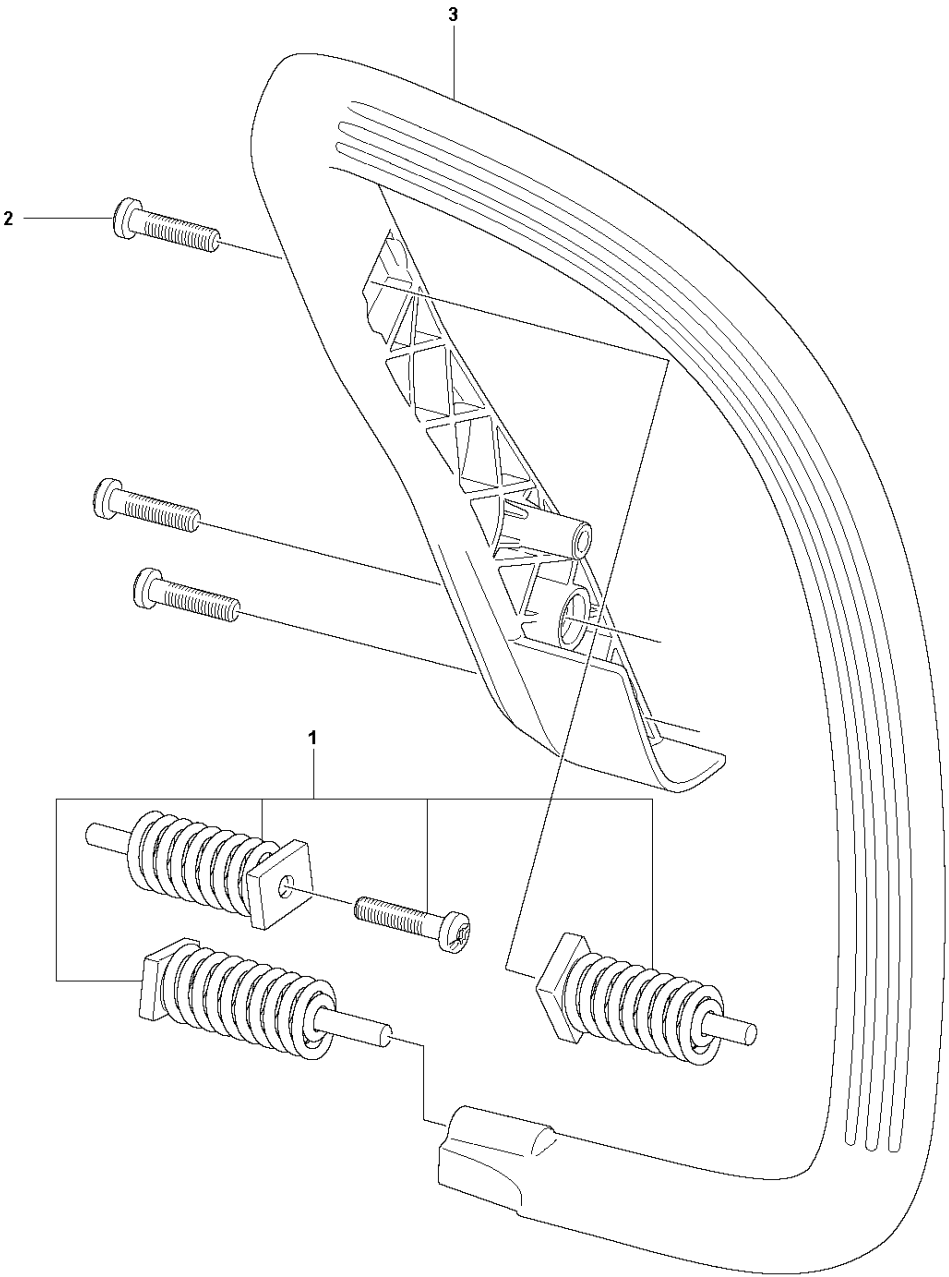

130
HANDLE

Ref	Part No	Description	Remark	QTY KIT
1	591 46 61-01	SERVICE KIT	Anti-vibration Element	1
2	530 01 64-32	SCREW		3
3	501 31 63-01	HANDLE		1