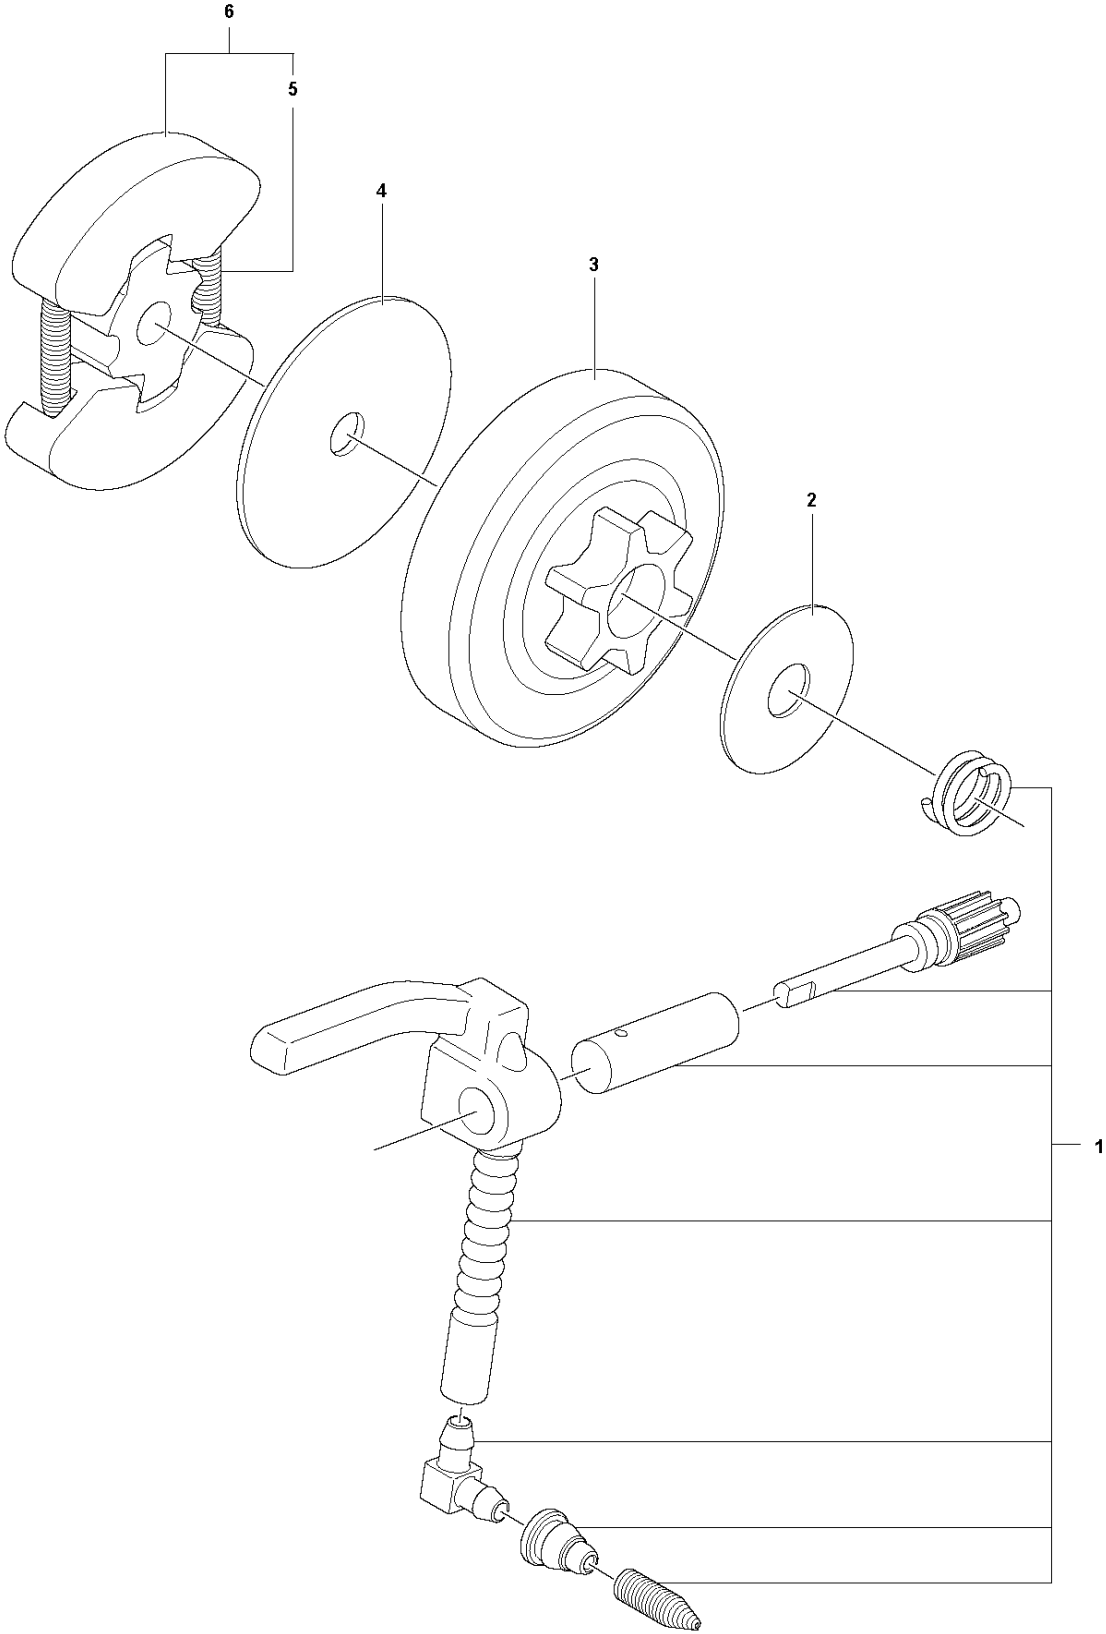

SPARE PARTS LIST

CHAIN SAWS

130

A 130
CARBURETOR & AIR FILTER

Ref	Part No	Description	Remark	QTY KIT
1	591 46 39-01	INLET	Intake Boot	1
2	591 46 44-01	SERVICE KIT	Insulation Wall	1
3	591 46 45-01	SERVICE KIT	Filter Holder	1
4	501 74 94-01	VALVE ASSY		1
5	589 28 92-01	FLANGE		1
6	588 24 79-01	CARBURETTOR		1
6	593 81 81-01	CARBURETTOR	RUSSIA & LATIN AMERICA ONLY	1
7	588 22 93-01	AIR FILTER	Mesh Filter	1
8	588 22 93-02	AIR FILTER	Non-Woven Filter	1
9	503 21 70-10	SCREW CCRPANT		2
10	530 01 61-01	NUT		2
11	503 93 66-01	PURGE		1

B 130
CHAIN BRAKE & CLUTCH COVER

Ref	Part No	Description	Remark	QTY	KIT
1	591 46 47-01	SERVICE KIT	Clutch Cover	1	
2	591 46 46-01	SERVICE KIT	Bar Adjuster	1	1
3	582 64 76-01	GUIDE PLATE		1	1,2
4	590 43 96-01	GUIDE BUSHING		1	
5	544 30 60-01	BRAKE BAND ASSY		1	1
6	530 01 59-17	NUT		2	

C 130
CLUTCH & OIL PUMP

Ref	Part No	Description	Remark	QTY	KIT
1	591 46 68-01	SERVICE KIT	OIL PUMP	1	
2	579 62 15-01	WASHER		1	
3	582 59 84-01	CLUTCH DRUM ASSY		1	
4	530 01 56-11	WASHER		1	
5	530 09 41-88	SPRING		1	6
6	530 01 49-49	CLUTCH		1	