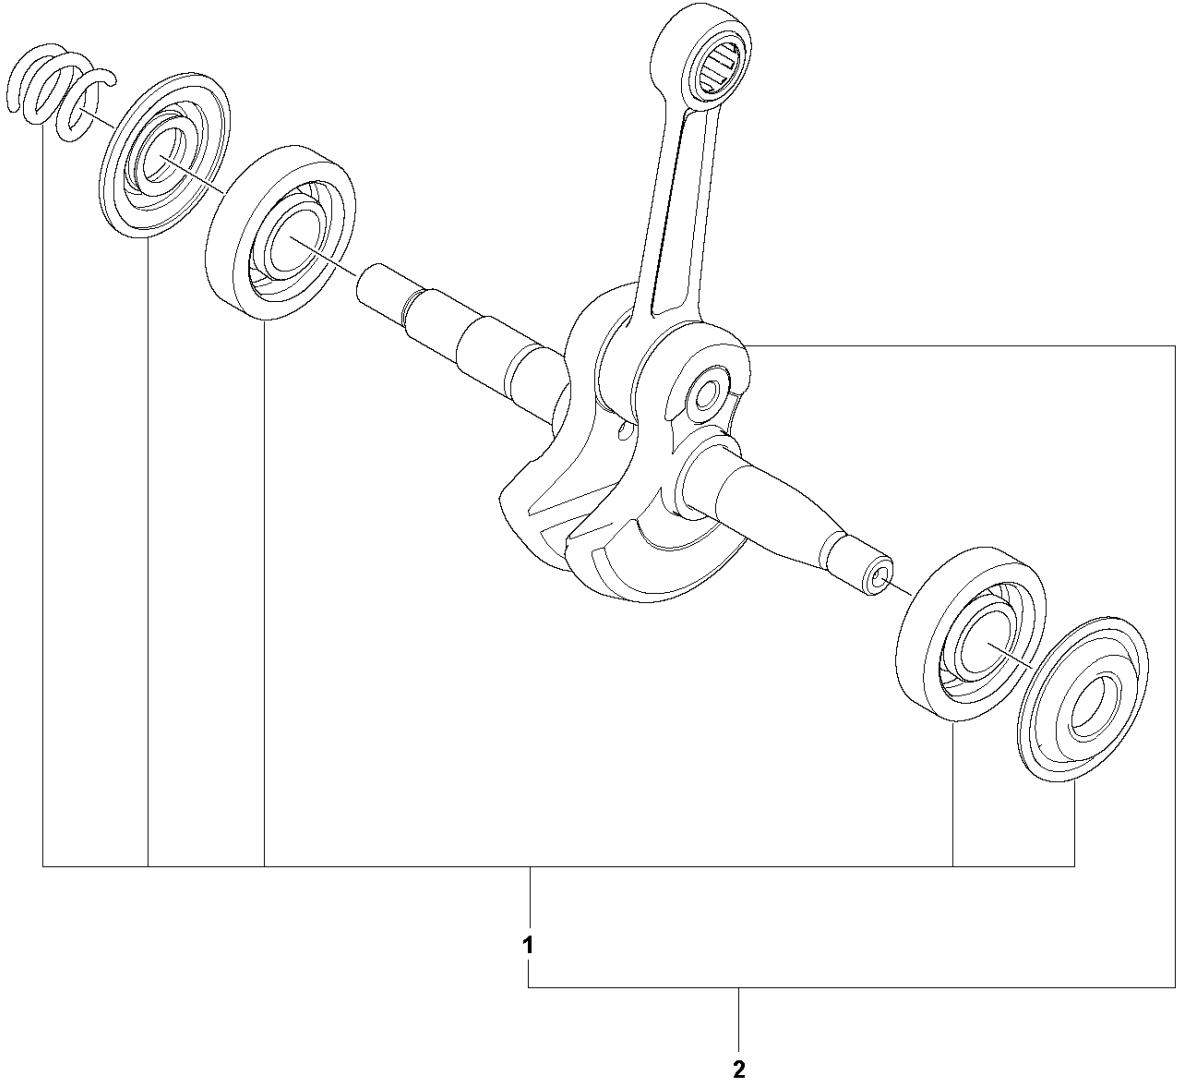

E 130
CRANKSHAFT

Ref	Part No	Description	Remark	QTY KIT
1	591 46 54-01	BEARING KIT	Crankshaft Seal	1
2	588 61 96-01	CRANKSHAFT ASSY		1