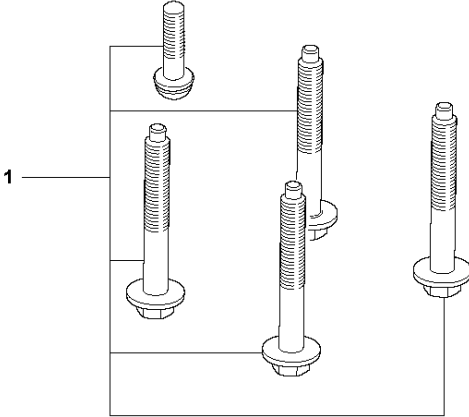

G 130
CYLINDER PISTON

Ref	Part No	Description	Remark	QTY	KIT
1	591 46 56-01	SERVICE KIT	Cylinder Bolt	1	
2	591 46 57-01	SERVICE KIT	Cylinder & Piston	1	
3	591 46 57-02	SERVICE KIT	Piston Kit	1	2
4	585 04 06-01	PISTON RING		1	2,3
5	590 40 99-01	SUPPORT		1	
6	503 23 51-11	SPARK PLUG	NGK BPMR7A	1