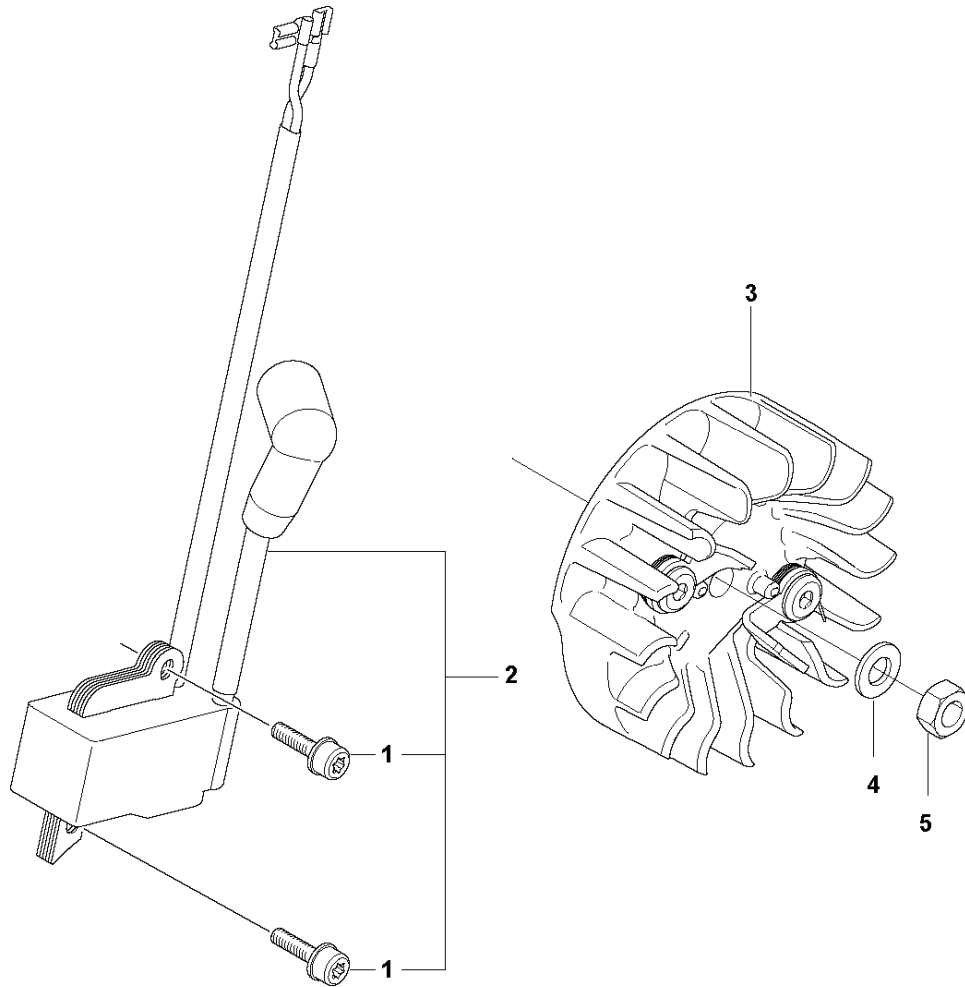

H 130
FUEL TANK

Ref	Part No	Description	Remark	QTY	KIT
1	591 46 60-01	SERVICE KIT	Trigger Assembly	1	
2	592 85 44-01	SERVICE KIT	Fuel Hose	1	
3	503 44 32-01	FUEL FILTER		1	
4	503 73 58-01	BUSHING		1	
5	501 51 84-02	FUEL TANK ASSY		1	
6	591 46 58-01	SERVICE KIT	Lateral Support	1	
7	530 02 61-19	CHECK VALVE		1	
8	530 02 98-68	PLUG		1	
9	544 11 12-03	TANK CAP ASSY		1	
10	589 24 11-01	GASKET		1	9
11	582 28 70-01	THROTTLE CABLE ASSY		1	

130
HANDLE

Ref	Part No	Description	Remark	QTY KIT
1	591 46 61-01	SERVICE KIT	Anti-vibration Element	1
2	530 01 64-32	SCREW		3
3	501 31 63-01	HANDLE		1

J 130
IGNITION SYSTEM

Ref	Part No	Description	Remark	QTY	KIT
1	575 96 26-01	SCREW		2	2
2	591 46 65-01	SERVICE KIT	Ignition Module	1	
3	544 87 42-02	FLYWHEEL ASSY		1	
4	530 01 51-27	WASHER		1	
5	530 01 61-34	NUT		1	