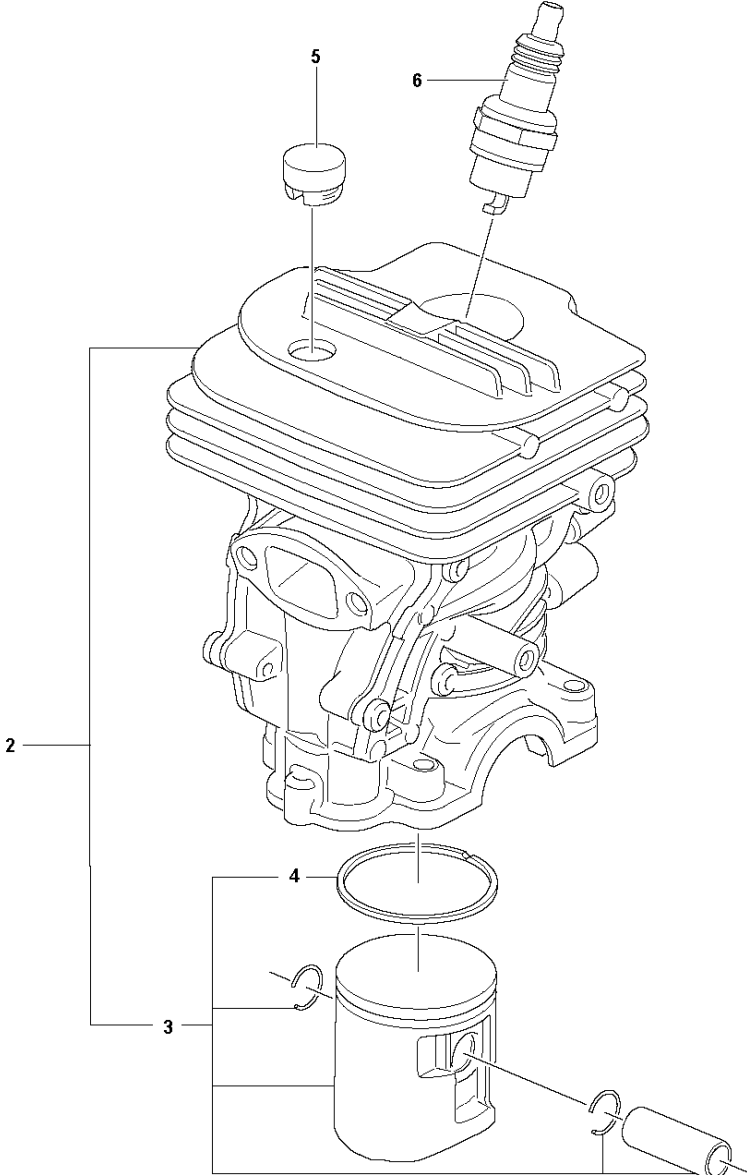

G 130
CYLINDER PISTON

Ref	Part No	Description	Remark	QTY	KIT
1	591 46 56-01	SERVICE KIT	Cylinder Bolt	1	
2	591 46 57-01	SERVICE KIT	Cylinder & Piston	1	
3	591 46 57-02	SERVICE KIT	Piston Kit	1	2
4	585 04 06-01	PISTON RING		1	2,3
5	590 40 99-01	SUPPORT		1	
6	503 23 51-11	SPARK PLUG	NGK BPMR7A	1