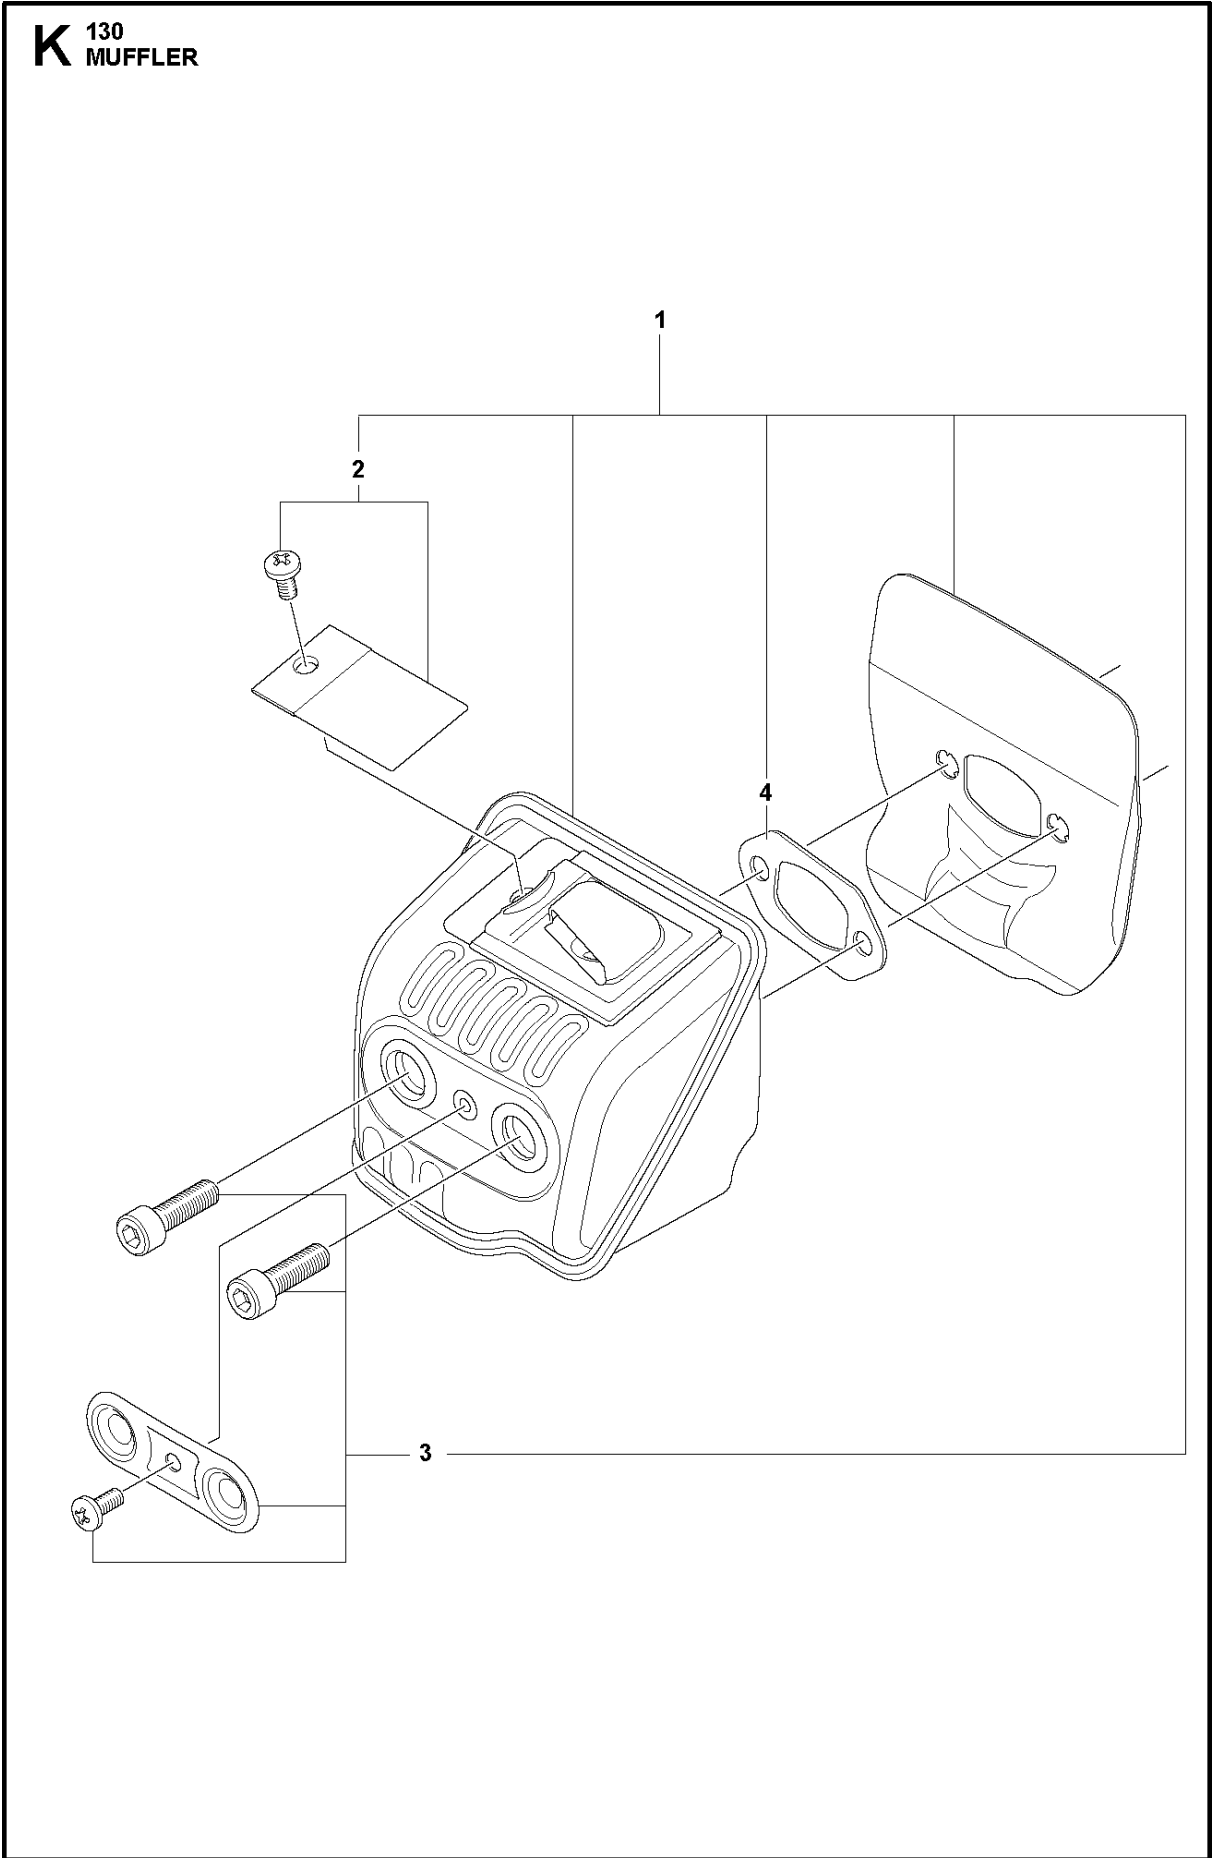

K 130
MUFFLER

Ref	Part No	Description	Remark	QTY	KIT
1	501 26 62-03	MUFFLER ASSY		1	
2	591 17 55-01	SERVICE KIT	Spark Arrester	1	1
3	591 17 46-01	SERVICE KIT	MUFFLER	1	1
4	501 61 95-01	GASKET		1	1