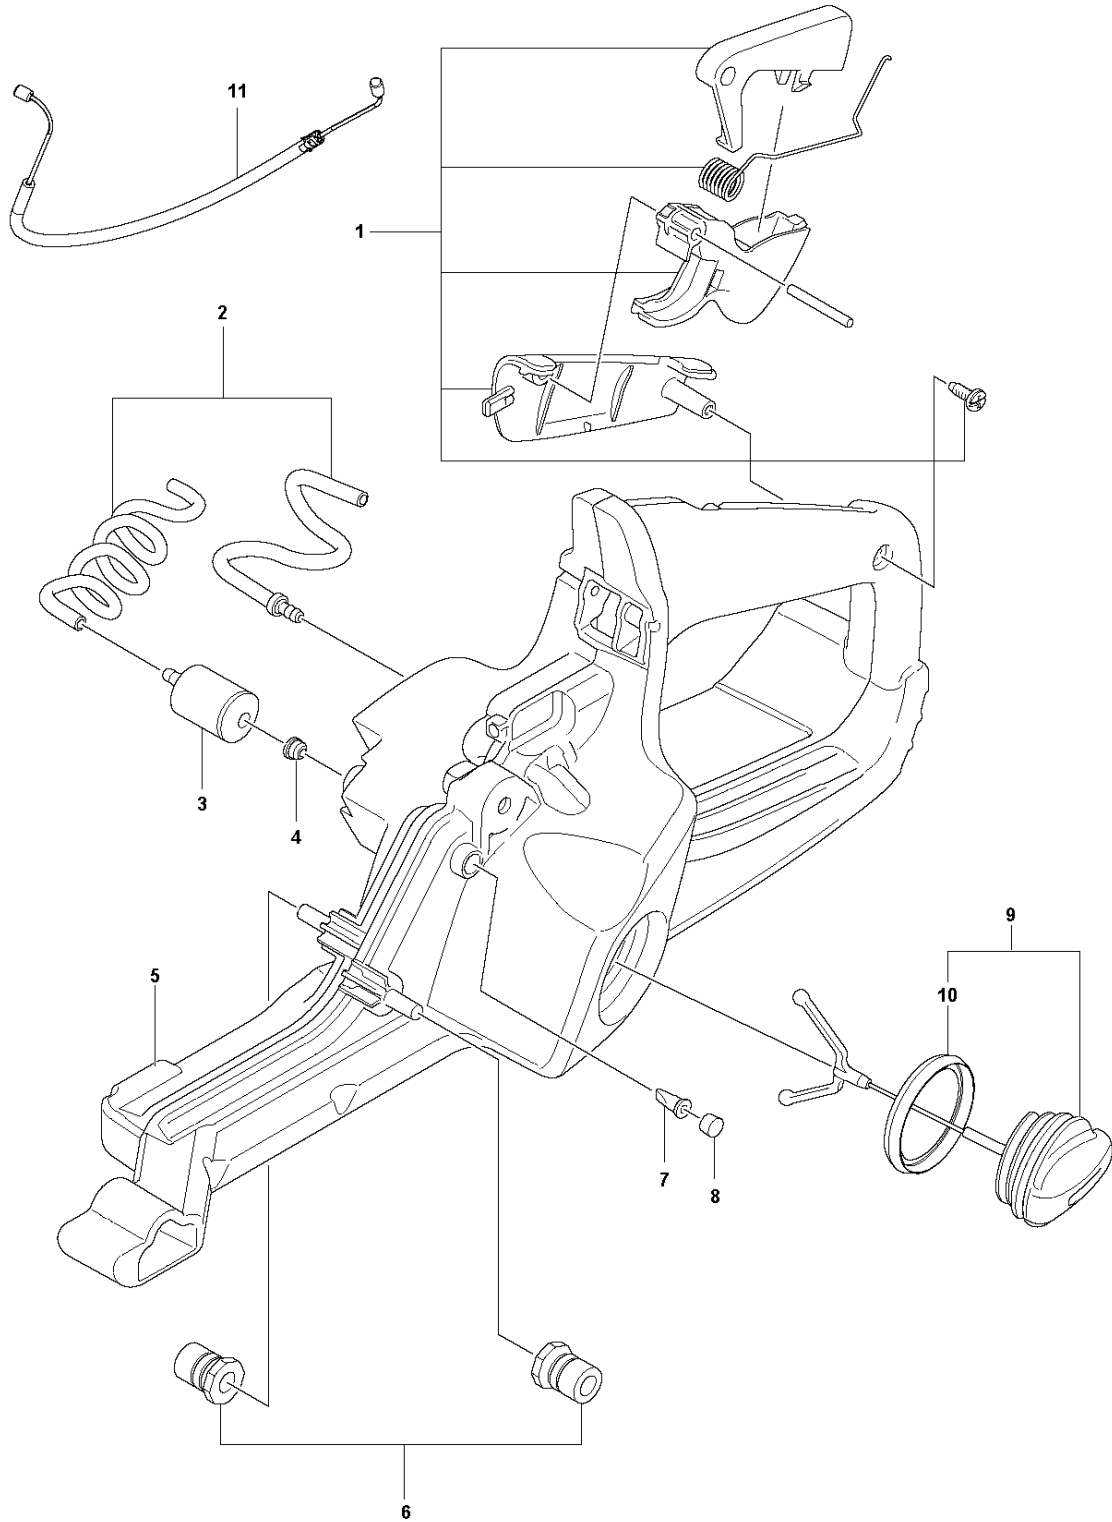

H 130
FUEL TANK

Ref	Part No	Description	Remark	QTY	KIT
1	591 46 60-01	SERVICE KIT	Trigger Assembly	1	
2	592 85 44-01	SERVICE KIT	Fuel Hose	1	
3	503 44 32-01	FUEL FILTER		1	
4	503 73 58-01	BUSHING		1	
5	501 51 84-02	FUEL TANK ASSY		1	
6	591 46 58-01	SERVICE KIT	Lateral Support	1	
7	530 02 61-19	CHECK VALVE		1	
8	530 02 98-68	PLUG		1	
9	544 11 12-03	TANK CAP ASSY		1	
10	589 24 11-01	GASKET		1	9
11	582 28 70-01	THROTTLE CABLE ASSY		1