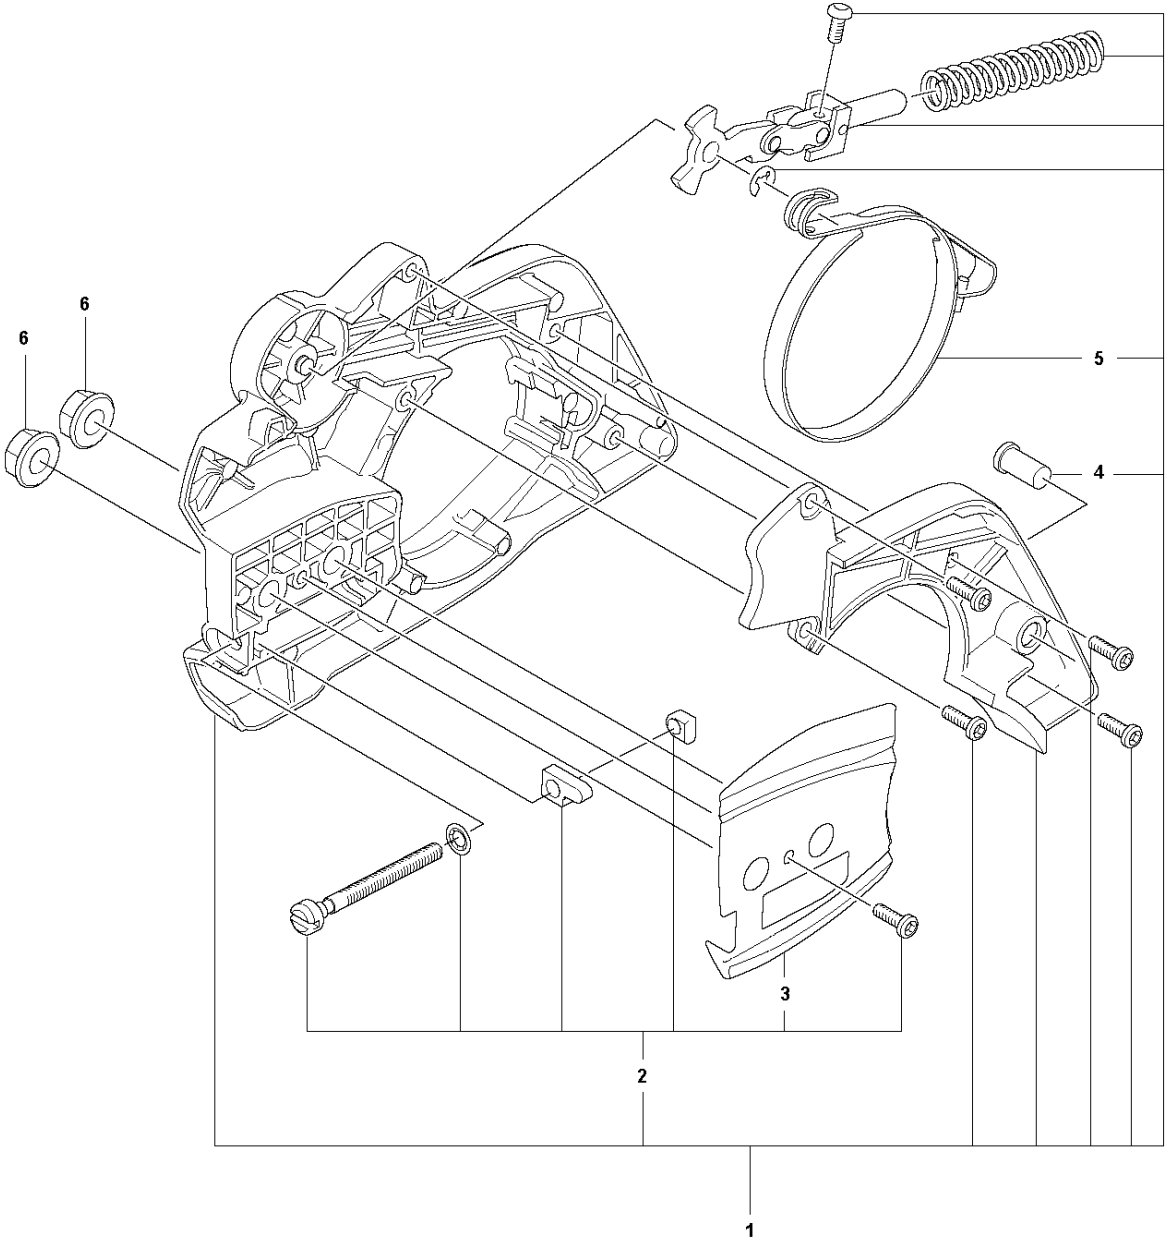

SPARE PARTS LIST

CHAIN SAWS

130

A 130
CARBURETOR & AIR FILTER

Ref	Part No	Description	Remark	QTY KIT
1	591 46 39-01	INLET	Intake Boot	1
2	591 46 44-01	SERVICE KIT	Insulation Wall	1
3	591 46 45-01	SERVICE KIT	Filter Holder	1
4	501 74 94-01	VALVE ASSY		1
5	589 28 92-01	FLANGE		1
6	588 24 79-01	CARBURETTOR		1
6	593 81 81-01	CARBURETTOR	RUSSIA & LATIN AMERICA ONLY	1
7	588 22 93-01	AIR FILTER	Mesh Filter	1
8	588 22 93-02	AIR FILTER	Non-Woven Filter	1
9	503 21 70-10	SCREW CCRPANT		2
10	530 01 61-01	NUT		2
11	503 93 66-01	PURGE		1

B 130
CHAIN BRAKE & CLUTCH COVER

Ref	Part No	Description	Remark	QTY	KIT
1	591 46 47-01	SERVICE KIT	Clutch Cover	1	
2	591 46 46-01	SERVICE KIT	Bar Adjuster	1	1
3	582 64 76-01	GUIDE PLATE		1	1,2
4	590 43 96-01	GUIDE BUSHING		1	
5	544 30 60-01	BRAKE BAND ASSY		1	1
6	530 01 59-17	NUT		2	

C 130
CLUTCH & OIL PUMP

Ref	Part No	Description	Remark	QTY	KIT
1	591 46 68-01	SERVICE KIT	OIL PUMP	1	
2	579 62 15-01	WASHER		1	
3	582 59 84-01	CLUTCH DRUM ASSY		1	
4	530 01 56-11	WASHER		1	
5	530 09 41-88	SPRING		1	6
6	530 01 49-49	CLUTCH		1	

D 130
CRANKCASE

Ref	Part No	Description	Remark	QTY	KIT
1	591 46 48-01	SERVICE KIT	Hand Guard	1	
2	545 12 73-01	BOSS	SCREW	2	
3	544 11 12-03	TANK CAP ASSY		1	10
4	589 24 11-01	GASKET		1	3,10
5	591 46 49-01	SERVICE KIT	Bar Plate	1	
6	591 46 50-01	SERVICE KIT	Bar Bolt	1	
7	530 01 64-32	SCREW		1	
8	530 02 98-50	CHAIN CATCHER		1	
9	530 01 43-81	FELLING DOG	Spike Assembly Kit	1	
10	591 46 53-01	SERVICE KIT	Chassis	1	
11	540 05 73-01	SUPPORT		1	