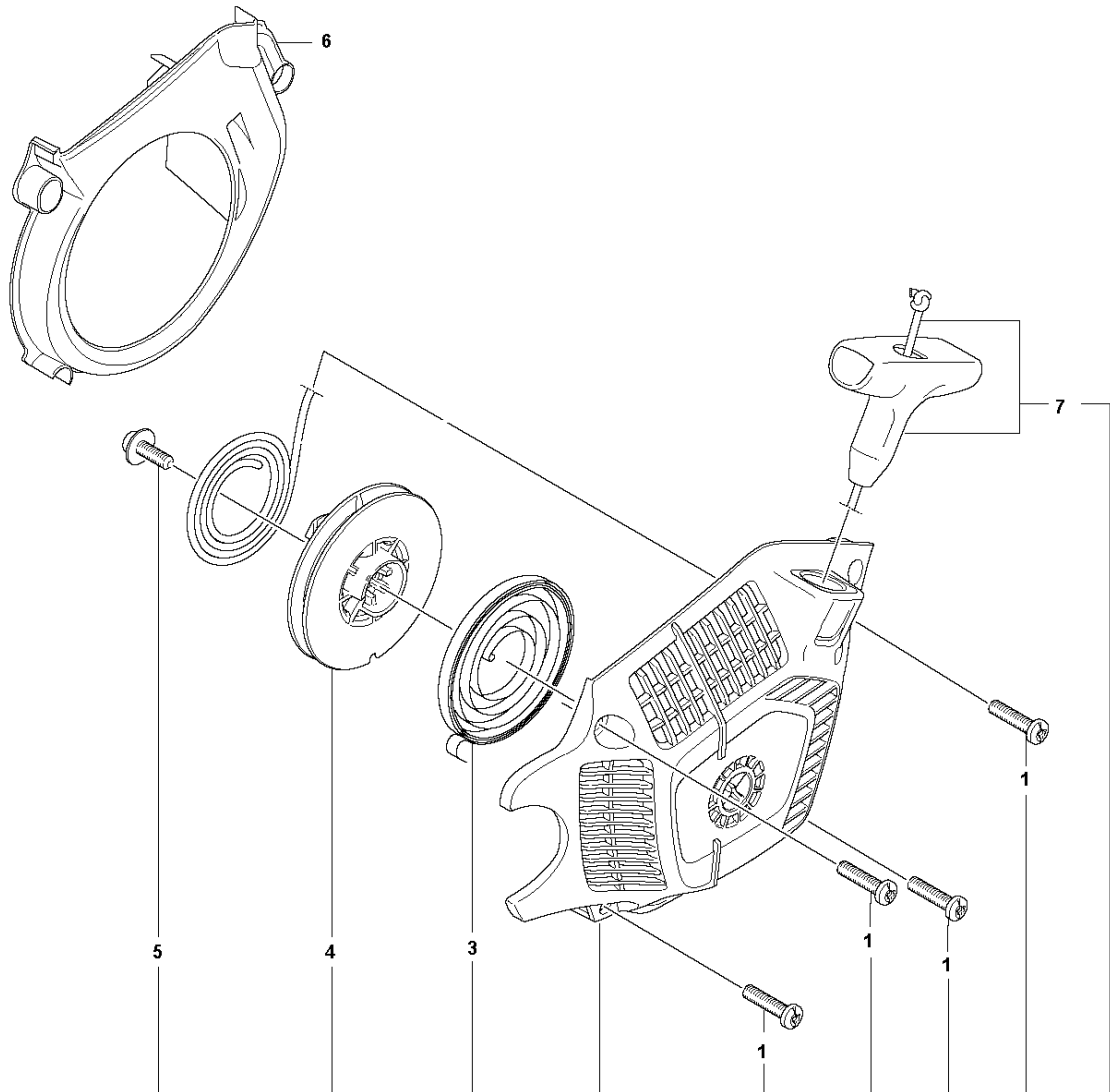

L 130
STARTER

Ref	Part No	Description	Remark	QTY	KIT
1	530 01 64-32	SCREW		4	2
2	591 46 67-01	SERVICE KIT	Starter Housing	1	
3	576 65 78-01	SPRING		1	2
4	588 97 07-01	PULLEY		1	2
5	530 01 59-20	SCREW		1	2
6	588 97 06-01	BAFFLE		1	
7	545 01 00-10	HANDLE	Handle & Rope	1	2
8	591 46 55-01	SERVICE KIT	DECAL KIT	1