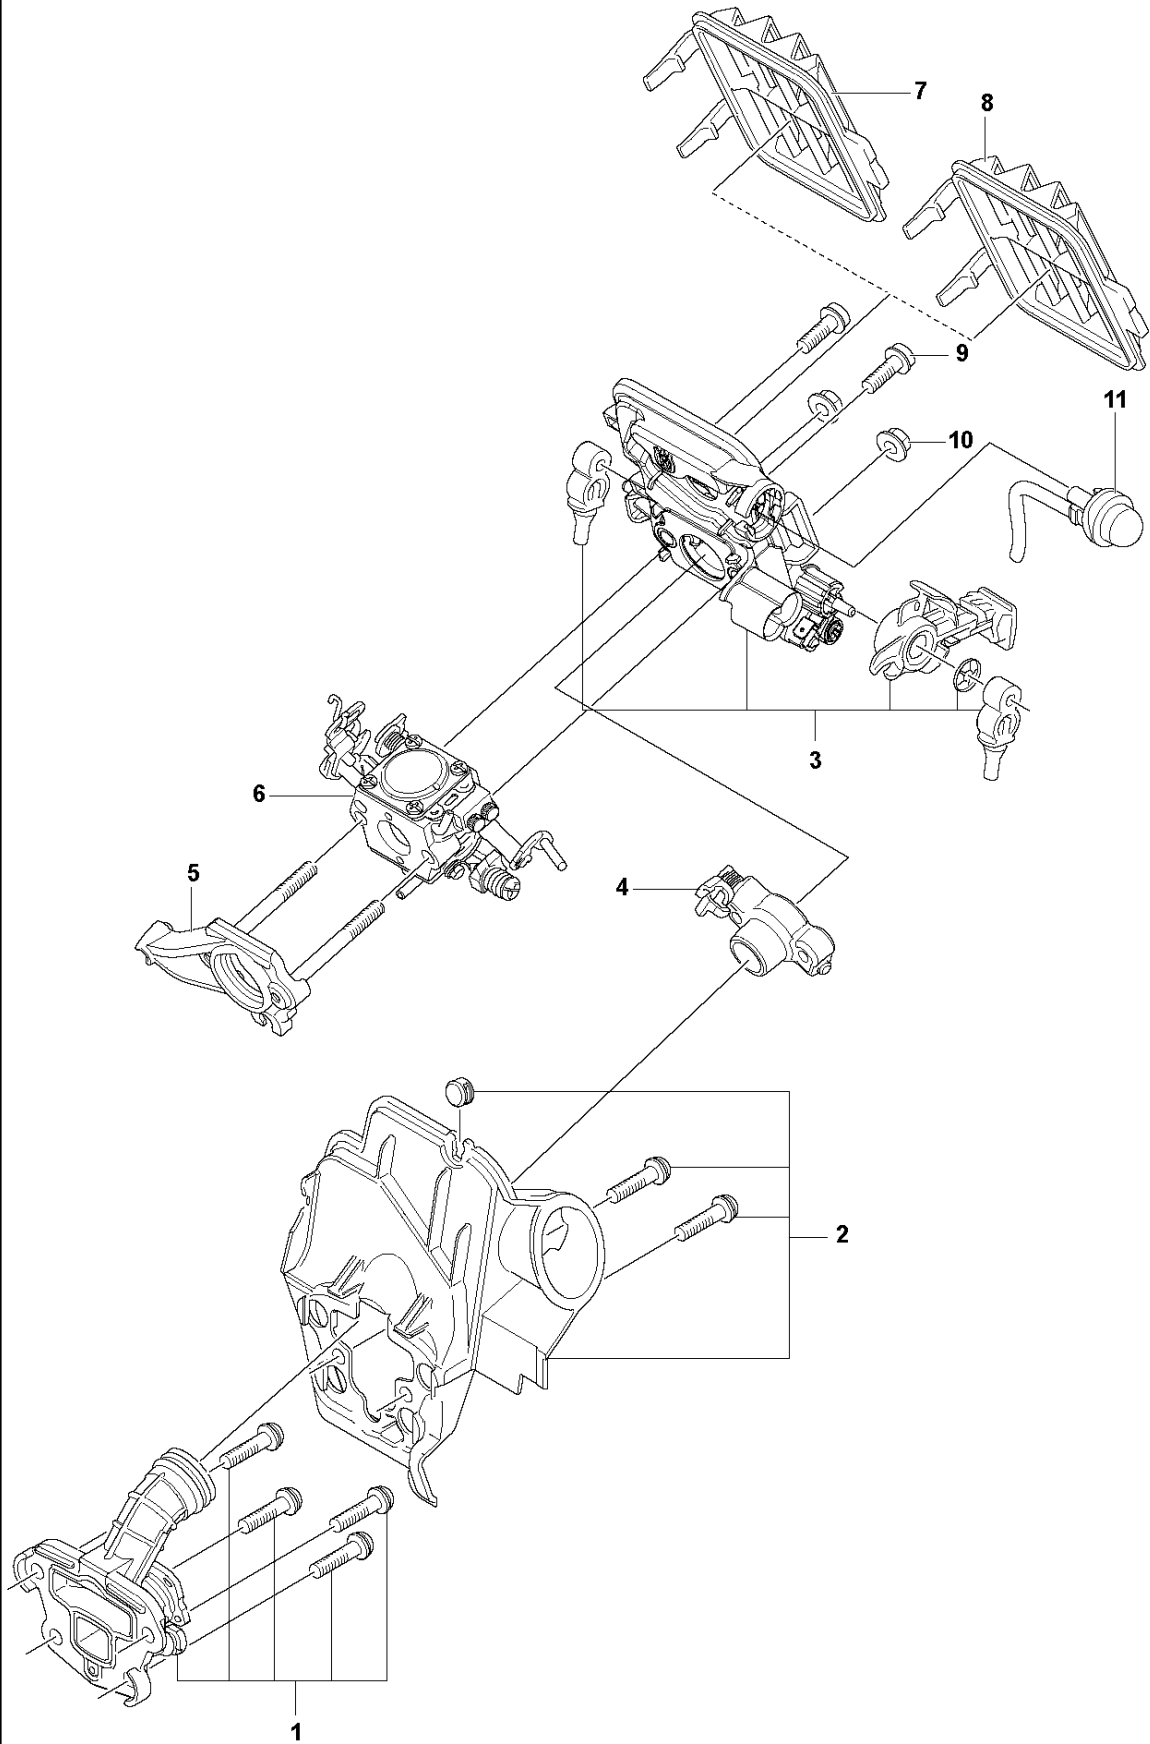

SPARE PARTS LIST

CHAIN SAWS

130

A 130
CARBURETOR & AIR FILTER

Ref	Part No	Description	Remark	QTY KIT
1	591 46 39-01	INLET	Intake Boot	1
2	591 46 44-01	SERVICE KIT	Insulation Wall	1
3	591 46 45-01	SERVICE KIT	Filter Holder	1
4	501 74 94-01	VALVE ASSY		1
5	589 28 92-01	FLANGE		1
6	588 24 79-01	CARBURETTOR		1
6	593 81 81-01	CARBURETTOR	RUSSIA & LATIN AMERICA ONLY	1
7	588 22 93-01	AIR FILTER	Mesh Filter	1
8	588 22 93-02	AIR FILTER	Non-Woven Filter	1
9	503 21 70-10	SCREW CCRPANT		2
10	530 01 61-01	NUT		2
11	503 93 66-01	PURGE		1

B 130
CHAIN BRAKE & CLUTCH COVER

Ref	Part No	Description	Remark	QTY	KIT
1	591 46 47-01	SERVICE KIT	Clutch Cover	1	
2	591 46 46-01	SERVICE KIT	Bar Adjuster	1	1
3	582 64 76-01	GUIDE PLATE		1	1,2
4	590 43 96-01	GUIDE BUSHING		1	
5	544 30 60-01	BRAKE BAND ASSY		1	1
6	530 01 59-17	NUT		2	

C 130
CLUTCH & OIL PUMP

Ref	Part No	Description	Remark	QTY	KIT
1	591 46 68-01	SERVICE KIT	OIL PUMP	1	
2	579 62 15-01	WASHER		1	
3	582 59 84-01	CLUTCH DRUM ASSY		1	
4	530 01 56-11	WASHER		1	
5	530 09 41-88	SPRING		1	6
6	530 01 49-49	CLUTCH		1	

D 130
CRANKCASE

Ref	Part No	Description	Remark	QTY	KIT
1	591 46 48-01	SERVICE KIT	Hand Guard	1	
2	545 12 73-01	BOSS	SCREW	2	
3	544 11 12-03	TANK CAP ASSY		1	10
4	589 24 11-01	GASKET		1	3,10
5	591 46 49-01	SERVICE KIT	Bar Plate	1	
6	591 46 50-01	SERVICE KIT	Bar Bolt	1	
7	530 01 64-32	SCREW		1	
8	530 02 98-50	CHAIN CATCHER		1	
9	530 01 43-81	FELLING DOG	Spike Assembly Kit	1	
10	591 46 53-01	SERVICE KIT	Chassis	1	
11	540 05 73-01	SUPPORT		1	